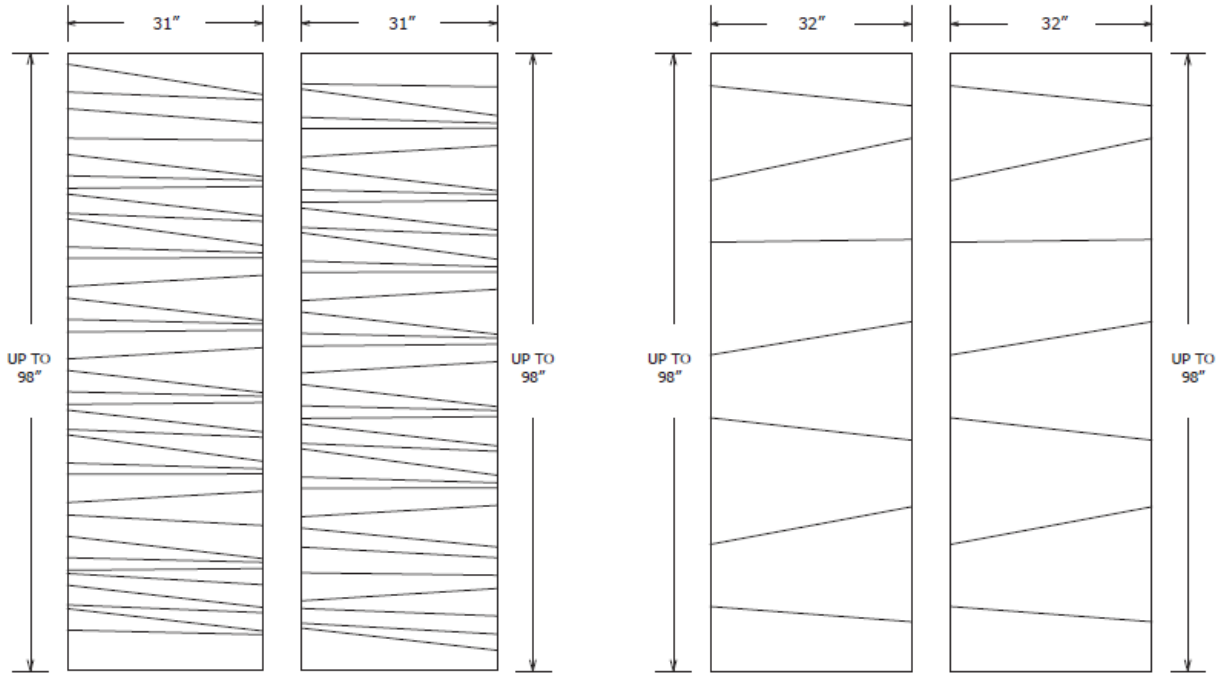

- All panels are made oversized and must be measured and cut to fit on site.
- Uses include, but are not limited to, Tub & Shower Surrounds.
- Accessory and color options are available at www.minceymarble.com.