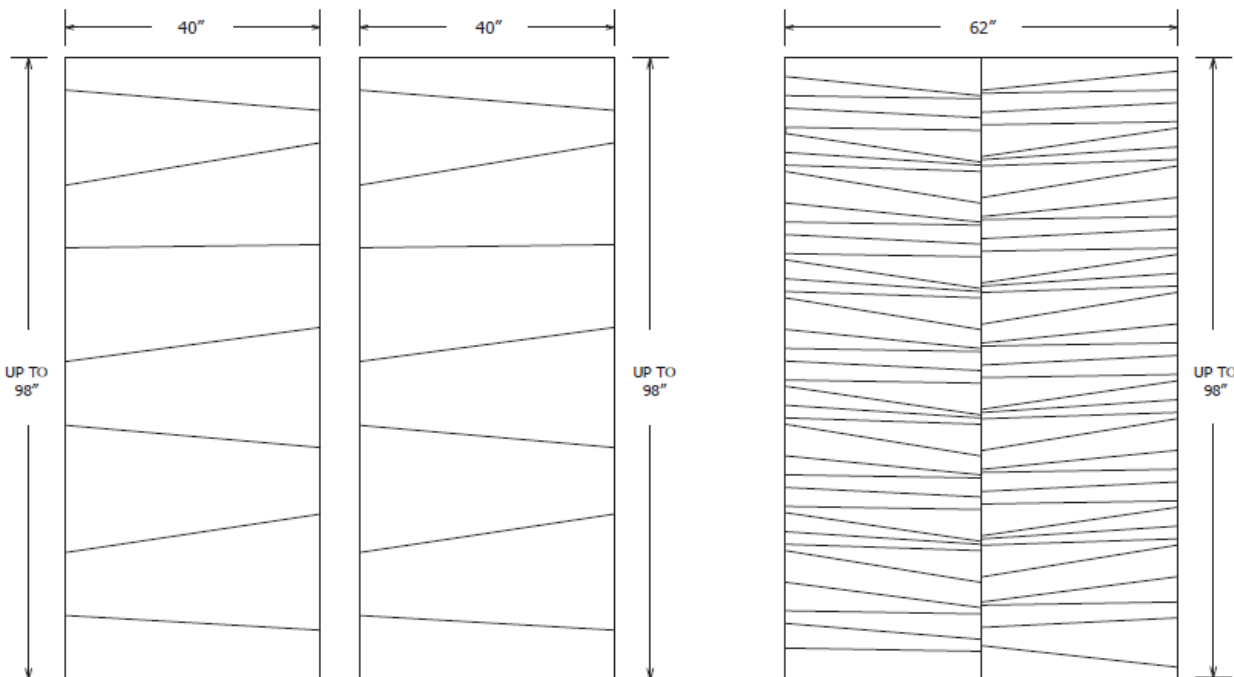

- All panels are made oversized and must be measured and cut to fit on site.
- Uses include, but are not limited to, Tub & Shower Surrounds.
- Accessory and color options are available at www.minceymarble.com.