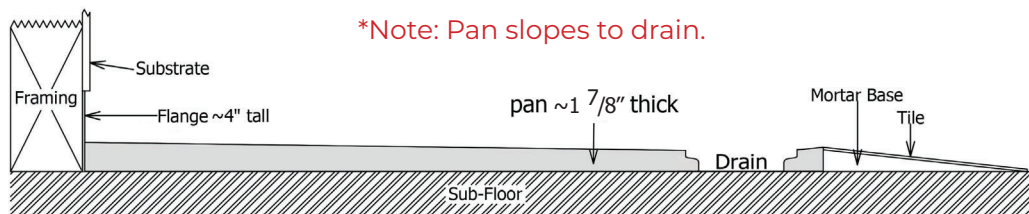

TDRI-36ADJ62-OSF-SF

Finished product dimensions may vary by +/- 1/8" from drawings.

Drain Cover Options

Solid

Decorative

Drain Detail:

For an additional charge, Powder Coating options are available. Please contact our sales associates for more information.