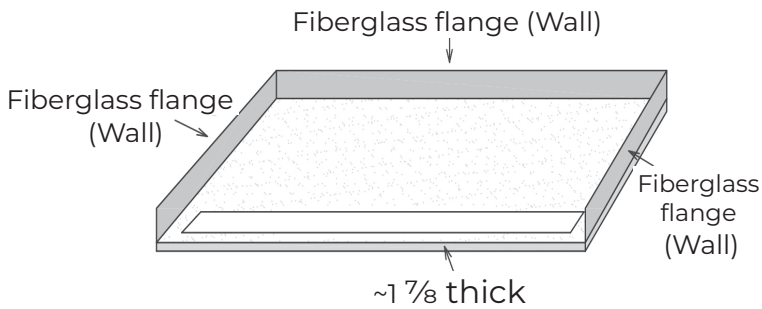

TDRI-36ADJ62-OSF-SF

Finished product dimensions may vary by +/- 1/8" from drawings.

Drain Cover Options

Solid

Decorative

Drain Detail:

For an additional charge, Powder Coating options are available. Please contact our sales associates for more information.