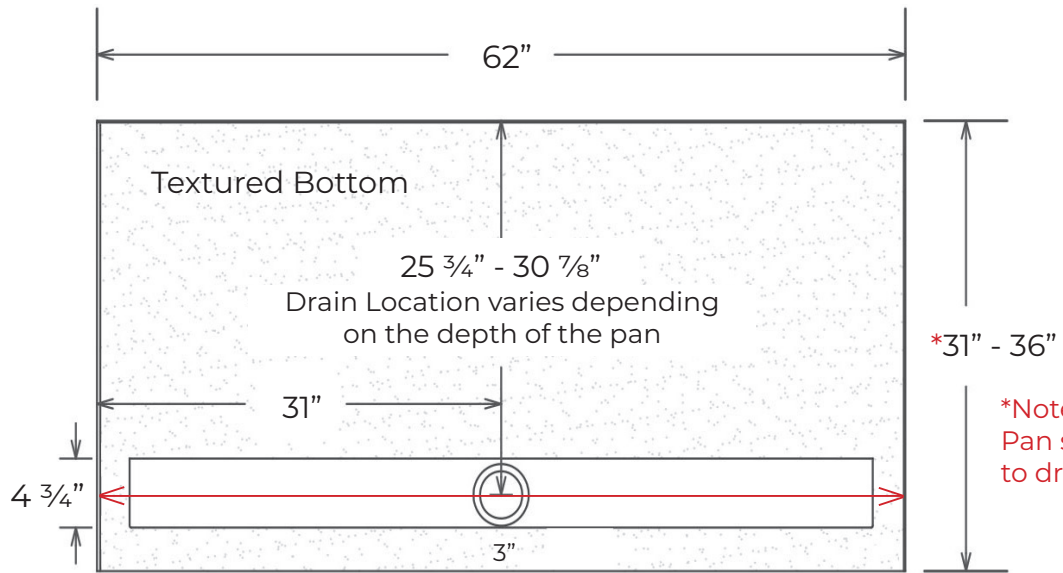

TDRI-36ADJ62-OSF-SF

Finished product dimensions may vary by +/- 1/8" from drawings.

Drain Cover Options

Solid

Decorative

Drain Detail:

For an additional charge, Powder Coating options are available. Please contact our sales associates for more information.