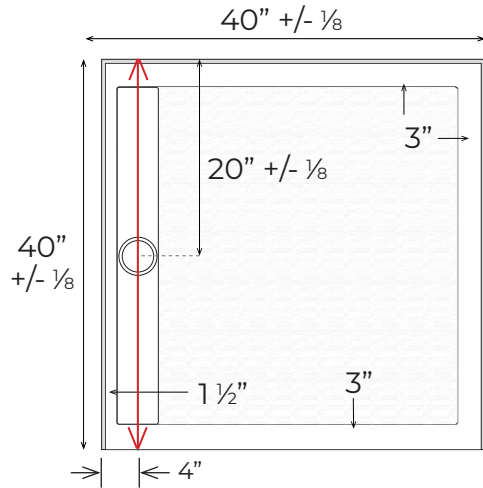

TD-R-4040-OS/SF-L

Finished product dimensions may vary by +/- 1/8" from drawings.

TD-R-4040-OS/SF-R

Finished product dimensions may vary by +/- 1/8" from drawings.

1" Flange Attached at Factory on Back & Sides

Integral Curb 3" Tall

Left Hand Drain Shown. Left & Right Hand Drain Available.

Drain Cover Options

Solid

Decorative

Drain Detail:

For an additional charge, Powder Coating options are available. Please contact our sales associates for more information.