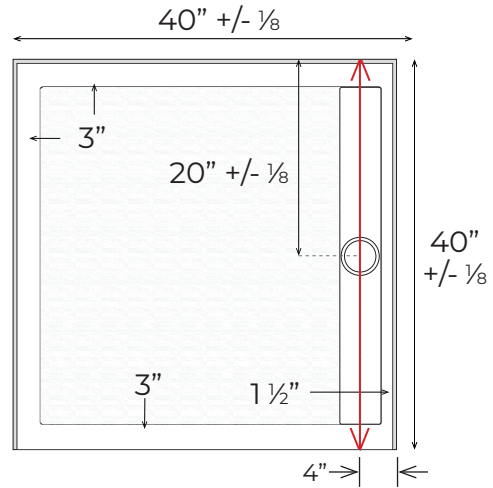

TD-R-4040-OS/SF-L

Finished product dimensions may vary by +/- 1/8" from drawings.

TD-R-4040-OS/SF-R

Finished product dimensions may vary by +/- 1/8" from drawings.

1" Flange Attached at Factory on Back & Sides

Integral Curb 3" Tall

Left Hand Drain Shown. Left & Right Hand Drain Available.

Drain Cover Options

Solid

Decorative

Drain Detail:

For an additional charge, Powder Coating options are available. Please contact our sales associates for more information.