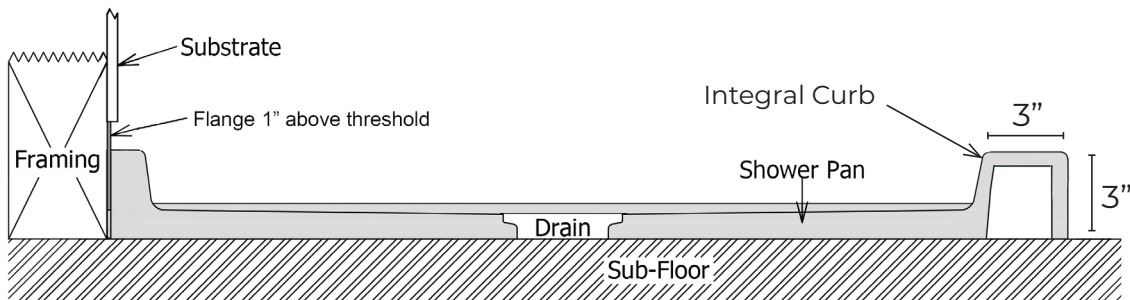

TD-R-4040-OS/SF-L

Finished product dimensions may vary by +/- 1/8" from drawings.

TD-R-4040-OS/SF-R

Finished product dimensions may vary by +/- 1/8" from drawings.

1" Flange Attached at Factory on Back & Sides

Integral Curb 3" Tall

Left Hand Drain Shown. Left & Right Hand Drain Available.

Drain Cover Options

Solid

Decorative

Drain Detail:

For an additional charge, Powder Coating options are available. Please contact our sales associates for more information.