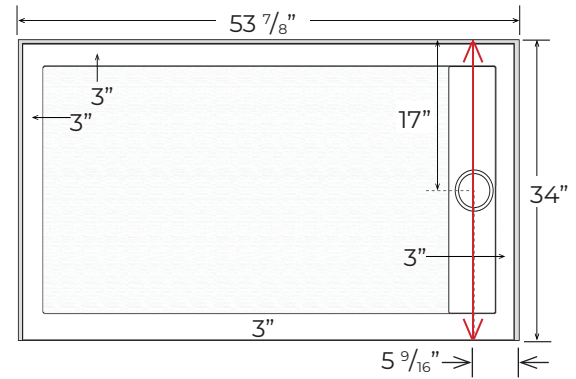

TD-R-3454-OS/SF-L

Finished product dimensions may vary by +/- 1/8" from drawings.

TD-R-3454-OS/SF-R

Finished product dimensions may vary by +/- 1/8" from drawings.

1" Flange Attached at Factory on Back & Sides

Integral Curb 3" Tall

Left Hand Drain Shown. Left & Right Hand Drain Available.

Drain Cover Options

Solid

Decorative

Drain Detail:

For an additional charge, Powder Coating options are available. Please contact our sales associates for more information.