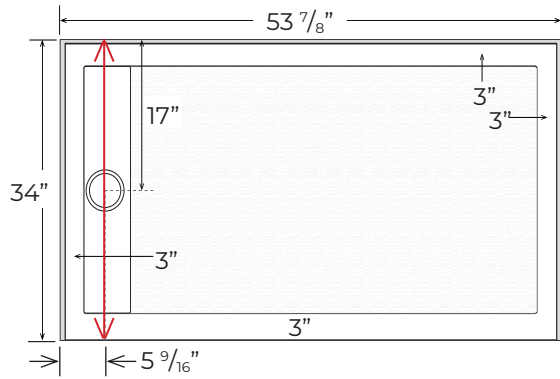

TD-R-3454-OS/SF-L

Finished product dimensions may vary by +/- 1/8" from drawings.

TD-R-3454-OS/SF-R

Finished product dimensions may vary by +/- 1/8" from drawings.

1" Flange Attached at Factory on Back & Sides

Integral Curb 3" Tall

Left Hand Drain Shown. Left & Right Hand Drain Available.

Drain Cover Options

Solid

Decorative

Drain Detail:

For an additional charge, Powder Coating options are available. Please contact our sales associates for more information.