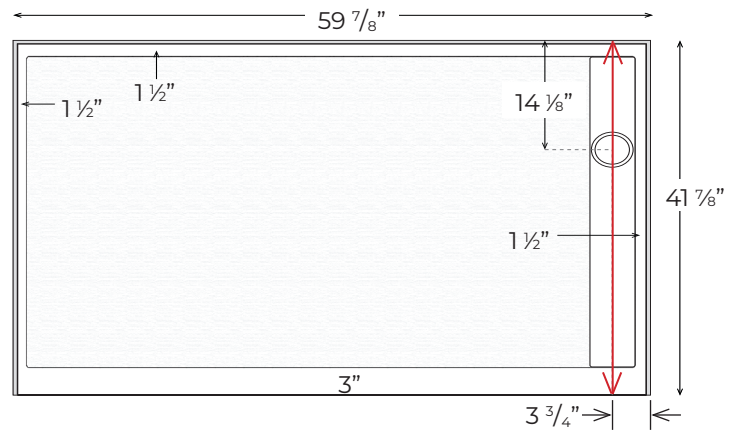

TD-4260-OS/SF-L

Finished product dimensions may vary by +/- 1/8" from drawings.

TD-4260-OS/SF-R

Finished product dimensions may vary by +/- 1/8" from drawings.

1" Flange Attached at Factory on Back & Sides

Integral Curb 3" Tall

Left Hand Drain Shown. Left & Right Hand Drain Available.

Drain Cover Options

Solid

Decorative

Drain Detail:

For an additional charge, Powder Coating options are available. Please contact our sales associates for more information.