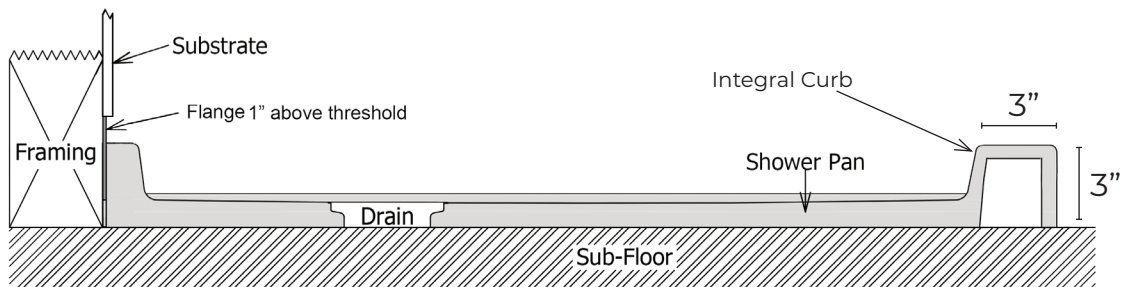

TD-4260-OS/SF-L

Finished product dimensions may vary by +/- 1/8" from drawings.

TD-4260-OS/SF-R

Finished product dimensions may vary by +/- 1/8" from drawings.

1" Flange Attached at Factory on Back & Sides

Integral Curb 3" Tall

Left Hand Drain Shown. Left & Right Hand Drain Available.

Drain Cover Options

Solid

Decorative

Drain Detail:

For an additional charge, Powder Coating options are available. Please contact our sales associates for more information.