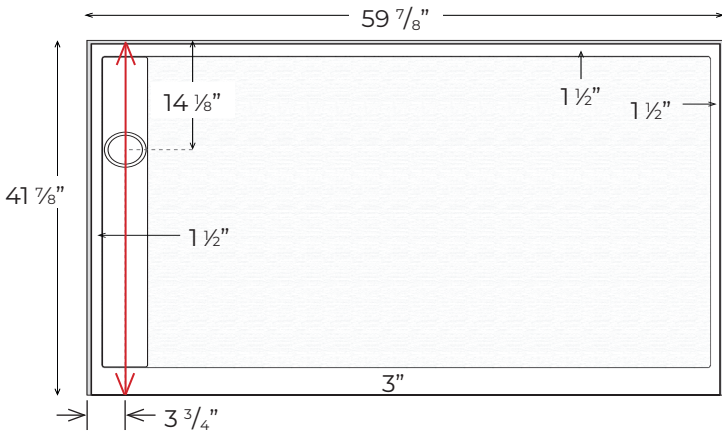

TD-4260-OS/SF-L

Finished product dimensions may vary by +/- 1/8" from drawings.

TD-4260-OS/SF-R

Finished product dimensions may vary by +/- 1/8" from drawings.

1" Flange Attached at Factory on Back & Sides

Integral Curb 3" Tall

Left Hand Drain Shown. Left & Right Hand Drain Available.

Drain Cover Options

Solid

Decorative

Drain Detail:

For an additional charge, Powder Coating options are available. Please contact our sales associates for more information.