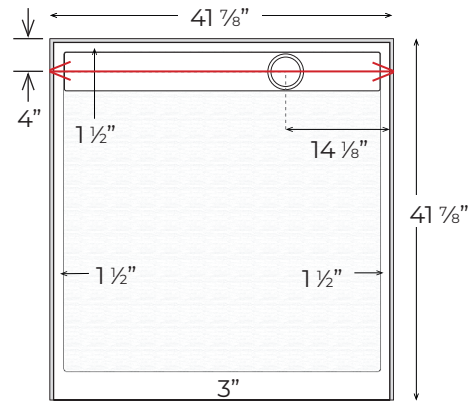

TD-4242-OSR/SF-L

Finished product dimensions may vary by +/- 1/8" from drawings.

TD-4242-OSR/SF-R

Finished product dimensions may vary by +/- 1/8" from drawings.

1" Flange Attached at Factory on Back & Sides

Integral Curb 3" Tall

Left Hand Drain Shown. Left & Right Hand Drain Available.

Drain Cover Options

Solid

Decorative

Drain Detail:

For an additional charge, Powder Coating options are available. Please contact our sales associates for more information.