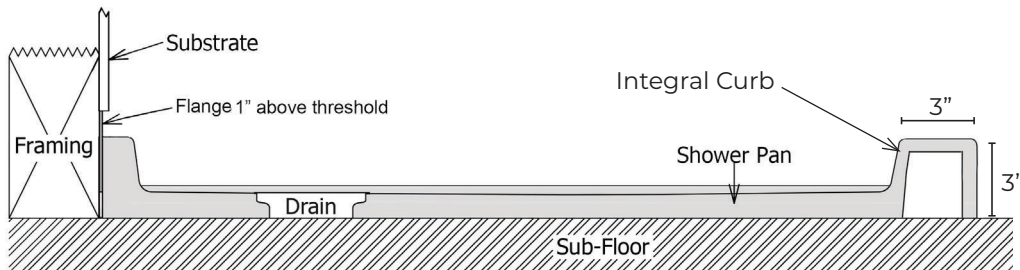

TD-4242-OSR/SF-L

Finished product dimensions may vary by +/- 1/8" from drawings.

TD-4242-OSR/SF-R

Finished product dimensions may vary by +/- 1/8" from drawings.

1" Flange Attached at Factory on Back & Sides

Integral Curb 3" Tall

Left Hand Drain Shown. Left & Right Hand Drain Available.

Drain Cover Options

Solid

Decorative

Drain Detail:

For an additional charge, Powder Coating options are available. Please contact our sales associates for more information.