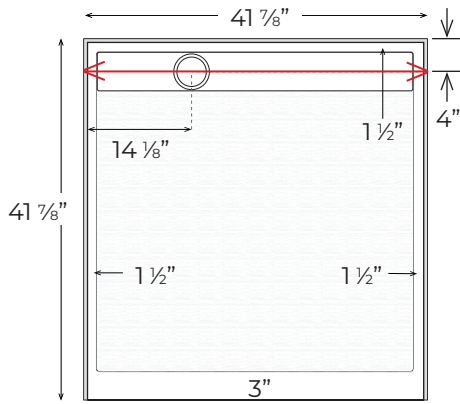

TD-4242-OSR/SF-L

Finished product dimensions may vary by +/- 1/8" from drawings.

TD-4242-OSR/SF-R

Finished product dimensions may vary by +/- 1/8" from drawings.

1" Flange Attached at Factory on Back & Sides

Integral Curb 3" Tall

Left Hand Drain Shown. Left & Right Hand Drain Available.

Drain Cover Options

Solid

Decorative

Drain Detail:

For an additional charge, Powder Coating options are available. Please contact our sales associates for more information.