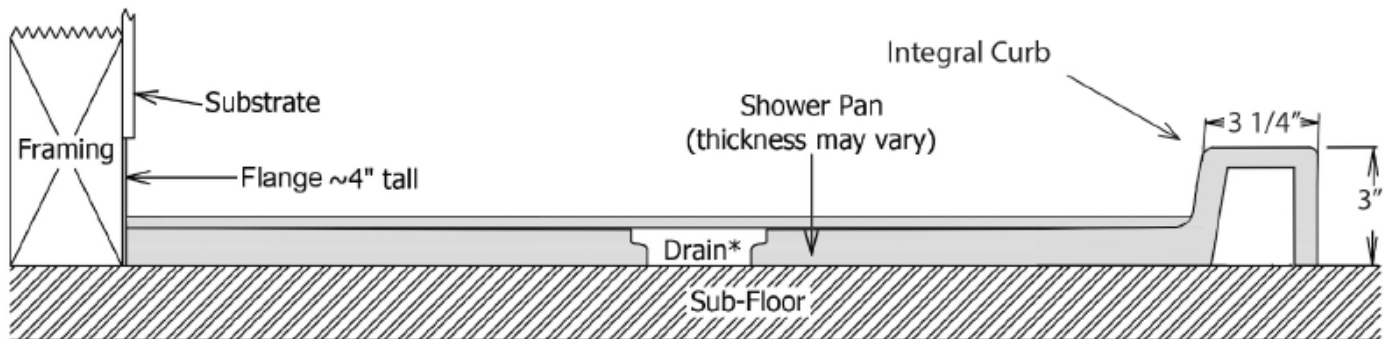

Drain Detail: