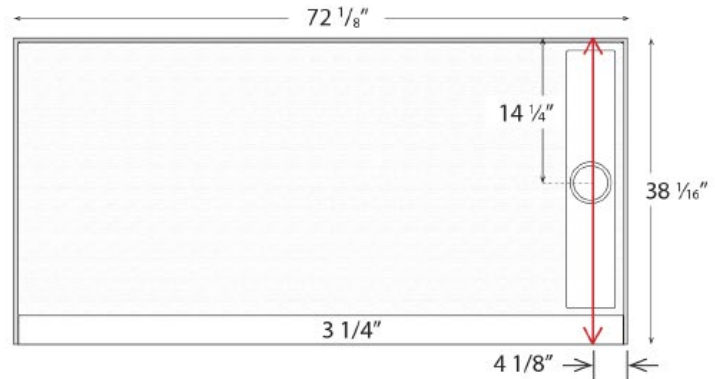

TD-38-ADJ-72"-OS/SF-L

Finished product dimensions may vary by +/- 1/8" from drawings.

TD-38-ADJ-72"-OS/R

Finished product dimensions may vary by +/- 1/8" from drawings.

Drain Cover Options

Solid

Decorative

For an additional charge, Powder Coating options are available. Please contact our sales associates for more information.