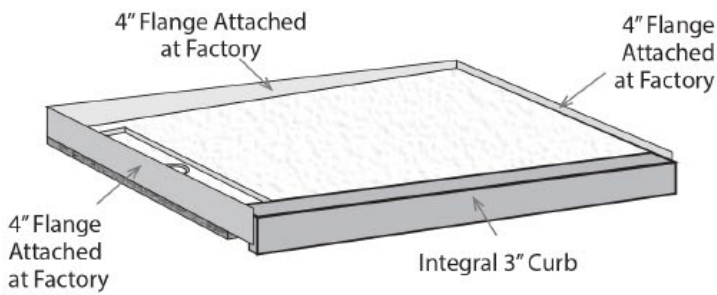

TD-38-ADJ-72"-OS/SF-L

Finished product dimensions may vary by +/- 1/8" from drawings.

TD-38-ADJ-72"-OS/R

Finished product dimensions may vary by +/- 1/8" from drawings.

Drain Cover Options

Solid

Decorative

For an additional charge, Powder Coating options are available. Please contact our sales associates for more information.