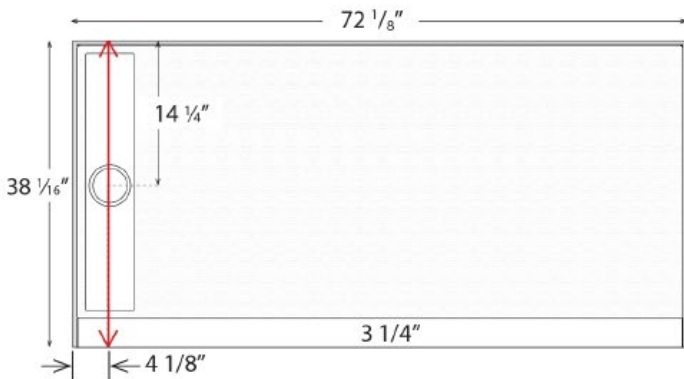

TD-38-ADJ-72"-OS/SF-L

Finished product dimensions may vary by +/- 1/8" from drawings.

TD-38-ADJ-72"-OS/R

Finished product dimensions may vary by +/- 1/8" from drawings.

Drain Cover Options

Solid

Decorative

For an additional charge, Powder Coating options are available. Please contact our sales associates for more information.