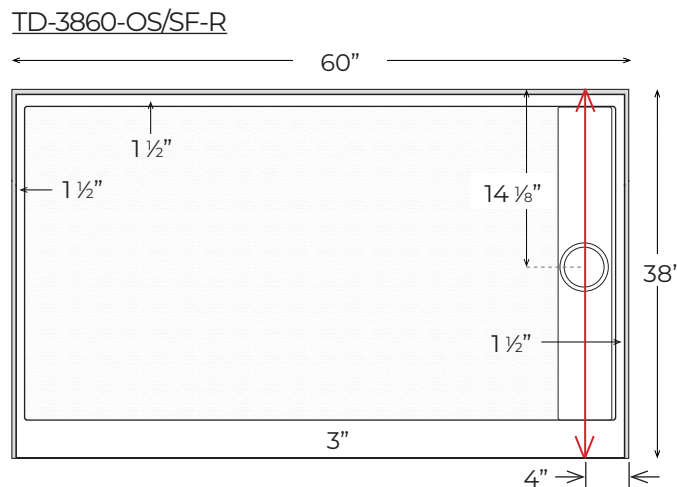

Finished product dimensions may vary by +/- 1/8" from drawings.

Finished product dimensions may vary by +/- 1/8" from drawings.

1" Flange Attached at Factory on Back & Sides

Integral Curb 3" Tall

Left Hand Drain Shown. Left & Right Hand Drain Available.