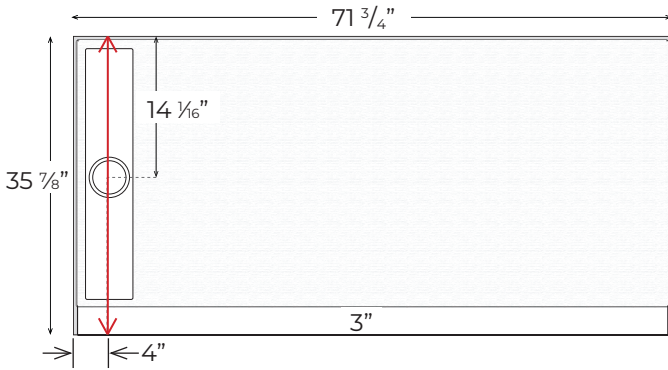

TD-36-ADJ-72"-OS/SF-L

Finished product dimensions may vary by +/- 1/8" from drawings.

TD-36-ADJ-72"-OS/R

Finished product dimensions may vary by +/- 1/8" from drawings.

Drain Cover Options

Solid

Decorative

For an additional charge, Powder Coating options are available. Please contact our sales associates for more information.

Drain Detail: