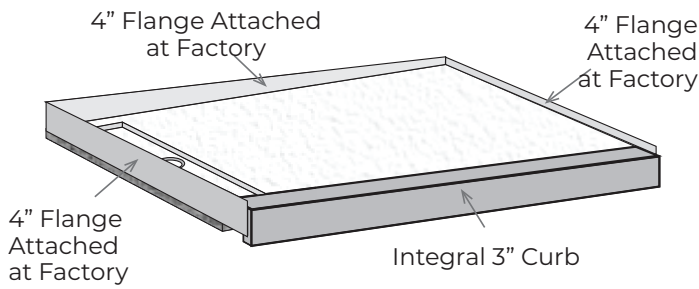

TD-36-ADJ-72"-OS/SF-L

Finished product dimensions may vary by +/- 1/8" from drawings.

TD-36-ADJ-72"-OS/R

Finished product dimensions may vary by +/- 1/8" from drawings.

Drain Cover Options

Solid

Decorative

For an additional charge, Powder Coating options are available. Please contact our sales associates for more information.

Drain Detail: