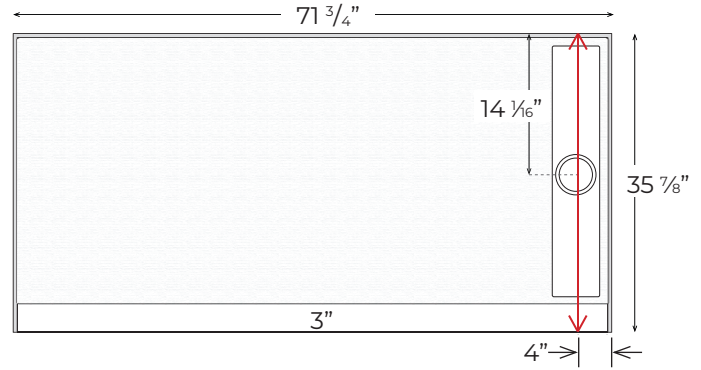

TD-36-ADJ-72"-OS/SF-L

Finished product dimensions may vary by +/- 1/8" from drawings.

TD-36-ADJ-72"-OS/R

Finished product dimensions may vary by +/- 1/8" from drawings.

Drain Cover Options

Solid

Decorative

For an additional charge, Powder Coating options are available. Please contact our sales associates for more information.

Drain Detail: