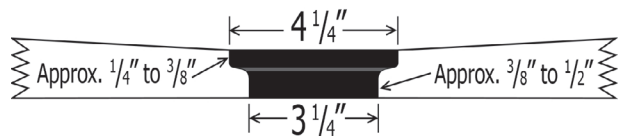

Drain Detail: