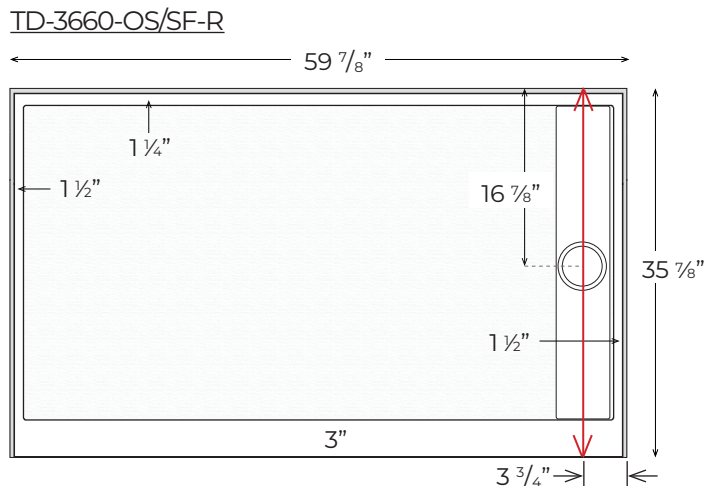

Finished product dimensions may vary by +/- 1/8" from drawings.

Finished product dimensions may vary by +/- 1/8" from drawings.

1" Flange Attached at Factory on Back & Sides

Integral Curb 3" Tall

Left Hand Drain Shown. Left & Right Hand Drain Available.