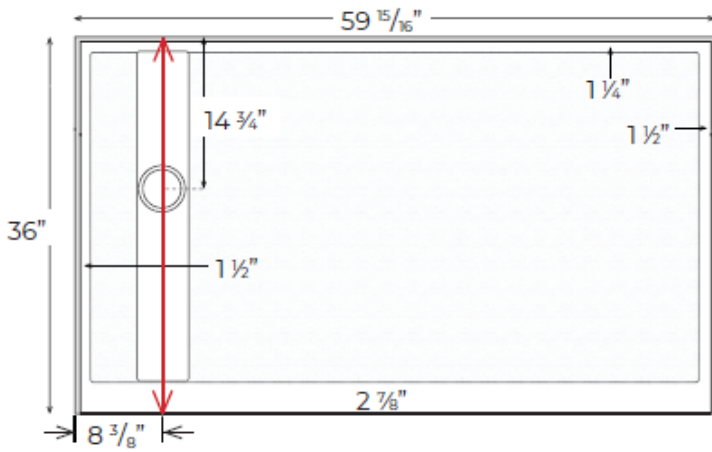

**TD-3660-OS/SF-RENO-L**

Finished product dimensions may vary by +/- 1/8" from drawings.

**TD-3660-OS/SF-RENO-R**

Finished product dimensions may vary by +/- 1/8" from drawings.

1" Flange Attached at Factory on Back & Sides

Integral Curb 3" Tall

Left Hand Drain Shown. Left & Right Hand Drain Available.

Drain Cover Options

Solid

Decorative

Drain Detail:

For an additional charge, Powder Coating options are available. Please contact our sales associates for more information.