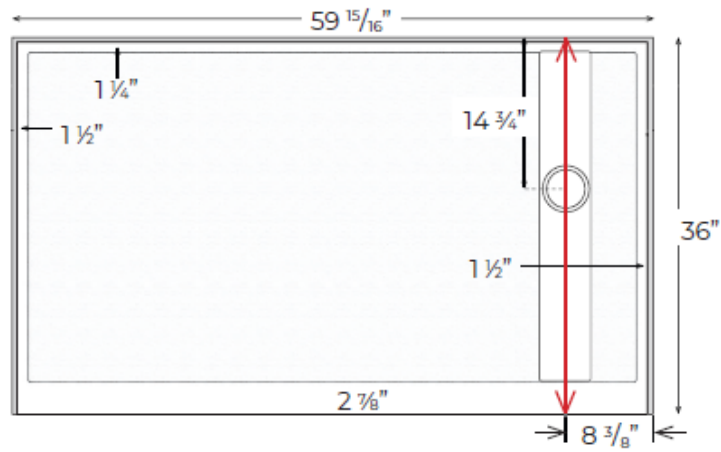

**TD-3660-OS/SF-RENO-L**

Finished product dimensions may vary by +/- 1/8" from drawings.

**TD-3660-OS/SF-RENO-R**

Finished product dimensions may vary by +/- 1/8" from drawings.

1" Flange Attached at Factory on Back & Sides

Integral Curb 3" Tall

Left Hand Drain Shown. Left & Right Hand Drain Available.

Drain Cover Options

Solid

Decorative

Drain Detail:

For an additional charge, Powder Coating options are available. Please contact our sales associates for more information.