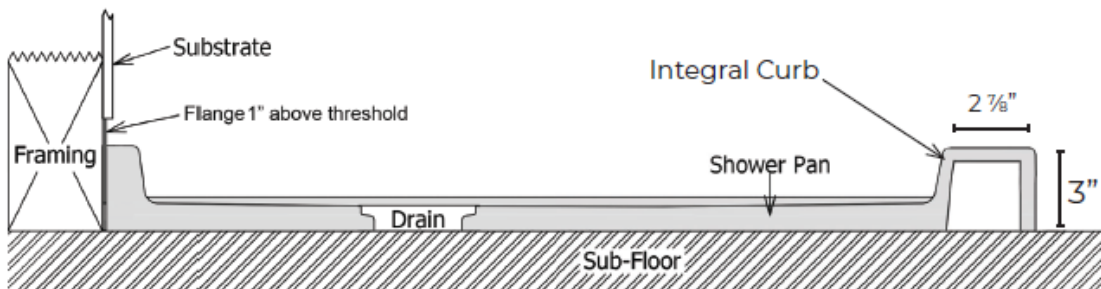

**TD-3660-OS/SF-RENO-L**

Finished product dimensions may vary by +/- 1/8" from drawings.

**TD-3660-OS/SF-RENO-R**

Finished product dimensions may vary by +/- 1/8" from drawings.

1" Flange Attached at Factory on Back & Sides

Integral Curb 3" Tall

Left Hand Drain Shown. Left & Right Hand Drain Available.

Drain Cover Options

Solid

Decorative

Drain Detail:

For an additional charge, Powder Coating options are available. Please contact our sales associates for more information.