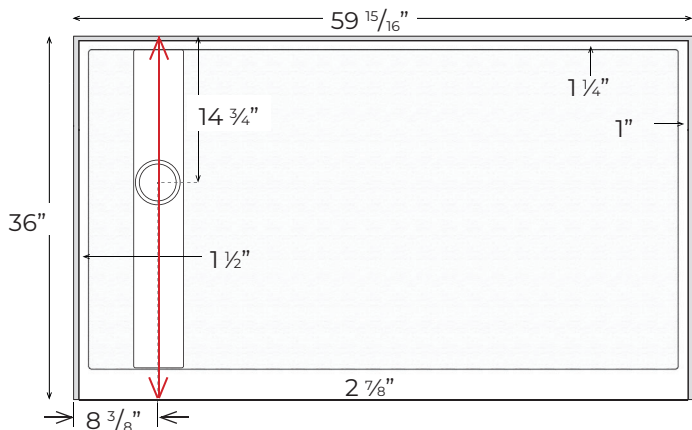

TD-3660-OS/SF-RENO-L

Finished product dimensions may vary by +/- 1/8" from drawings.

TD-3660-OS/SF-RENO-R

Finished product dimensions may vary by +/- 1/8" from drawings.

1" Flange Attached at Factory on Back & Sides

Integral Curb 3" Tall

Left Hand Drain Shown. Left & Right Hand Drain Available.

Drain Cover Options

Solid

Decorative

Drain Detail:

For an additional charge, Powder Coating options are available. Please contact our sales associates for more information.