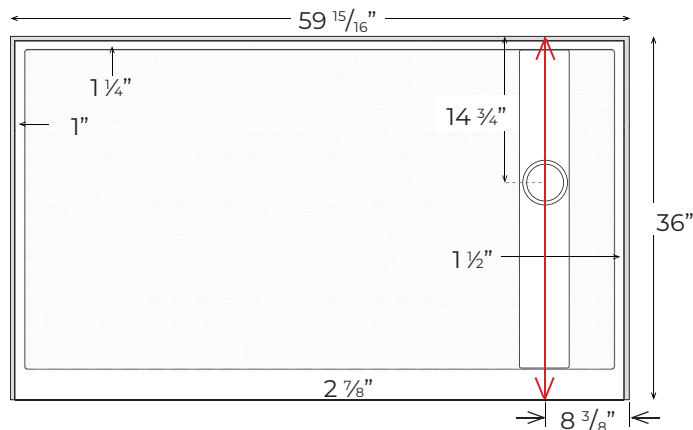

TD-3660-OS/SF-RENO-L

Finished product dimensions may vary by +/- 1/8" from drawings.

TD-3660-OS/SF-RENO-R

Finished product dimensions may vary by +/- 1/8" from drawings.

1" Flange Attached at Factory on Back & Sides

Integral Curb 3" Tall

Left Hand Drain Shown. Left & Right Hand Drain Available.

Drain Cover Options

Solid

Decorative

Drain Detail:

For an additional charge, Powder Coating options are available. Please contact our sales associates for more information.