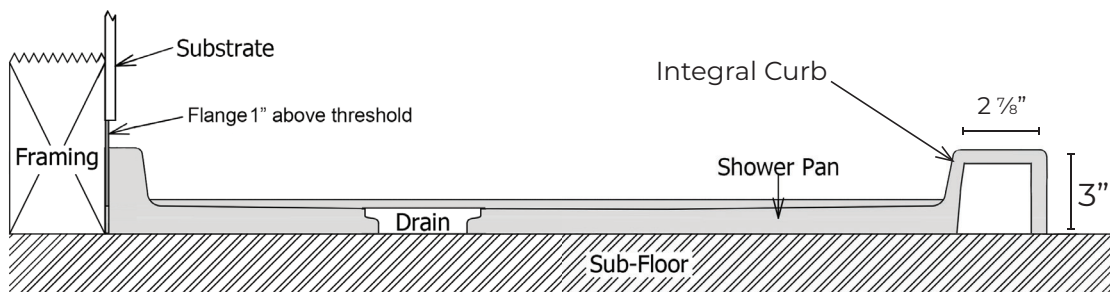

TD-3660-OS/SF-RENO-L

Finished product dimensions may vary by +/- 1/8" from drawings.

TD-3660-OS/SF-RENO-R

Finished product dimensions may vary by +/- 1/8" from drawings.

1" Flange Attached at Factory on Back & Sides

Integral Curb 3" Tall

Left Hand Drain Shown. Left & Right Hand Drain Available.

Drain Cover Options

Solid

Decorative

Drain Detail:

For an additional charge, Powder Coating options are available. Please contact our sales associates for more information.