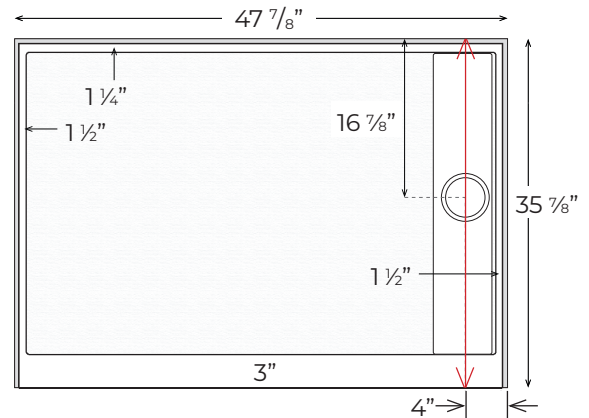

TD-3648-OS/SF-L

Finished product dimensions may vary by +/- 1/8" from drawings.

TD-3648-OS/SF-R

Finished product dimensions may vary by +/- 1/8" from drawings.

1" Flange Attached at Factory on Back & Sides

Integral Curb 3" Tall

Left Hand Drain Shown. Left & Right Hand Drain Available.

Drain Cover Options

Solid

Decorative

Drain Detail:

For an additional charge, Powder Coating options are available. Please contact our sales associates for more information.