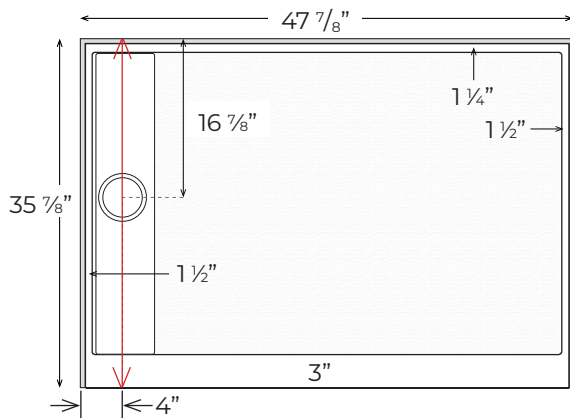

TD-3648-OS/SF-L

Finished product dimensions may vary by +/- 1/8" from drawings.

TD-3648-OS/SF-R

Finished product dimensions may vary by +/- 1/8" from drawings.

1" Flange Attached at Factory on Back & Sides

Integral Curb 3" Tall

Left Hand Drain Shown. Left & Right Hand Drain Available.

Drain Cover Options

Solid

Decorative

Drain Detail:

For an additional charge, Powder Coating options are available. Please contact our sales associates for more information.