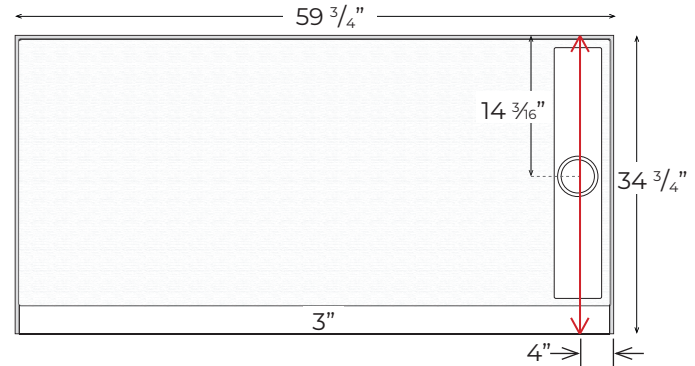

TD-35-ADJ-60"-OS/SF-L

Finished product dimensions may vary by +/- 1/8" from drawings.

TD-35-ADJ-60"-OS/SF-R

Finished product dimensions may vary by +/- 1/8" from drawings.

Drain Cover Options

Solid

Decorative