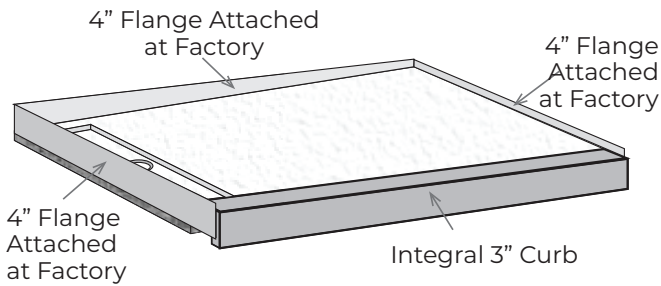

TD-35-ADJ-60"-OS/SF-L

Finished product dimensions may vary by +/- 1/8" from drawings.

TD-35-ADJ-60"-OS/SF-R

Finished product dimensions may vary by +/- 1/8" from drawings.

Drain Cover Options

Solid

Decorative