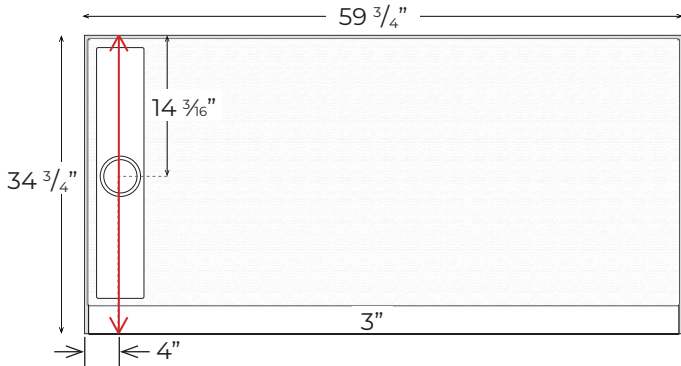

TD-35-ADJ-60"-OS/SF-L

Finished product dimensions may vary by +/- 1/8" from drawings.

TD-35-ADJ-60"-OS/SF-R

Finished product dimensions may vary by +/- 1/8" from drawings.

Drain Cover Options

Solid

Decorative