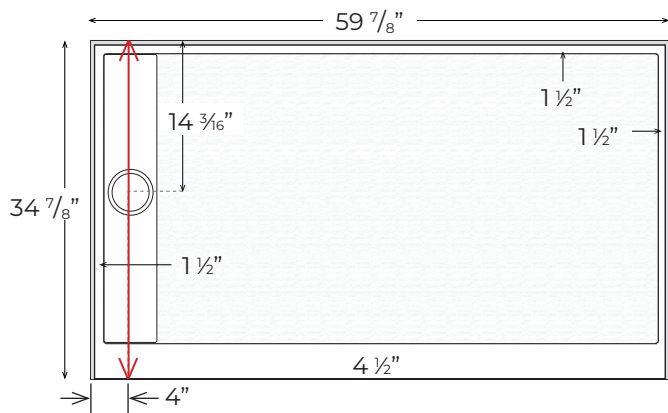

TD-3560-OS/SF-L

Finished product dimensions may vary by +/- 1/8" from drawings.

TD-3560-OS/SF-R

Finished product dimensions may vary by +/- 1/8" from drawings.

1" Flange Attached at Factory on Back & Sides

Integral Curb 3" Tall

Left Hand Drain Shown. Left & Right Hand Drain Available.

Drain Cover Options

Solid

Decorative

Drain Detail:

For an additional charge, Powder Coating options are available. Please contact our sales associates for more information.