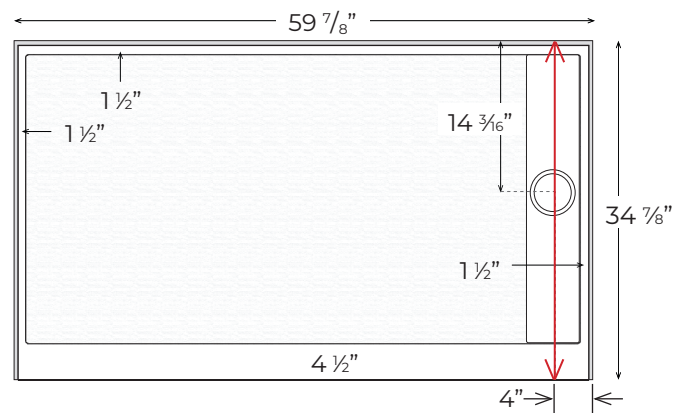

TD-3560-OS/SF-L

Finished product dimensions may vary by +/- 1/8" from drawings.

TD-3560-OS/SF-R

Finished product dimensions may vary by +/- 1/8" from drawings.

1" Flange Attached at Factory on Back & Sides

Integral Curb 3" Tall

Left Hand Drain Shown. Left & Right Hand Drain Available.

Drain Cover Options

Solid

Decorative

Drain Detail:

For an additional charge, Powder Coating options are available. Please contact our sales associates for more information.