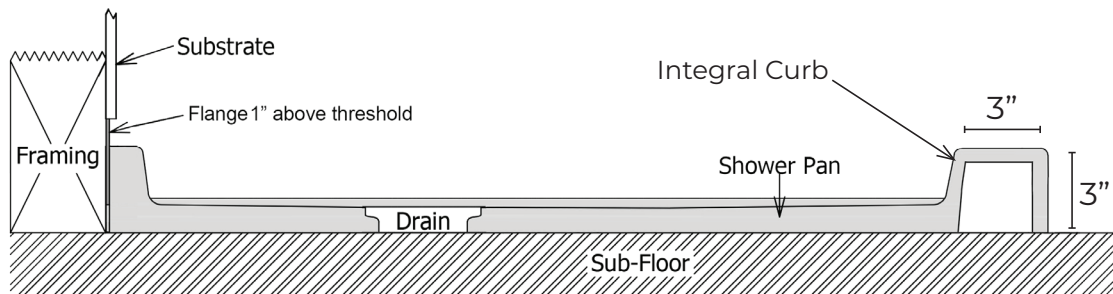

TD-3560-OS/SF-L

Finished product dimensions may vary by +/- 1/8" from drawings.

TD-3560-OS/SF-R

Finished product dimensions may vary by +/- 1/8" from drawings.

1" Flange Attached at Factory on Back & Sides

Integral Curb 3" Tall

Left Hand Drain Shown. Left & Right Hand Drain Available.

Drain Cover Options

Solid

Decorative

Drain Detail:

For an additional charge, Powder Coating options are available. Please contact our sales associates for more information.