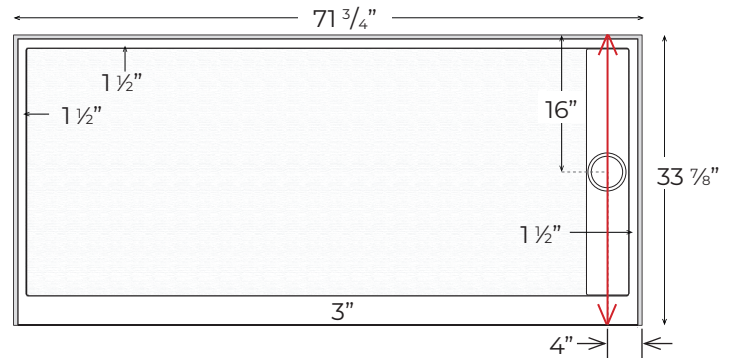

TD-3472-OS/SF-L

Finished product dimensions may vary by +/- 1/8" from drawings.

TD-3472-OS/SF-R

Finished product dimensions may vary by +/- 1/8" from drawings.

1" Flange Attached at Factory on Back & Sides

Integral Curb 3 1/4" Tall

Left Hand Drain Shown. Left & Right Hand Drain Available.

Drain Cover Options

Solid

Decorative

Drain Detail:

For an additional charge, Powder Coating options are available. Please contact our sales associates for more information.