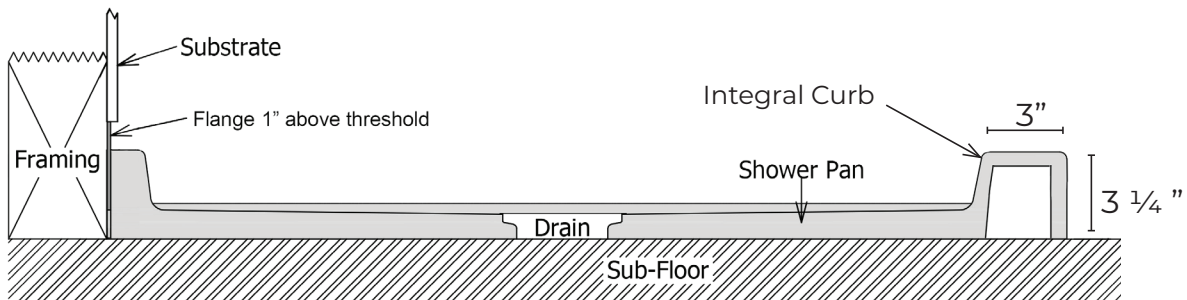

Integral Curb 3 1/4" Tall

Left Hand Drain Shown. Left & Right Hand Drain Available.

Drain Cover Options

Solid

Decorative

Drain Detail:

For an additional charge, Powder Coating options are available. Please contact our sales associates for more information.