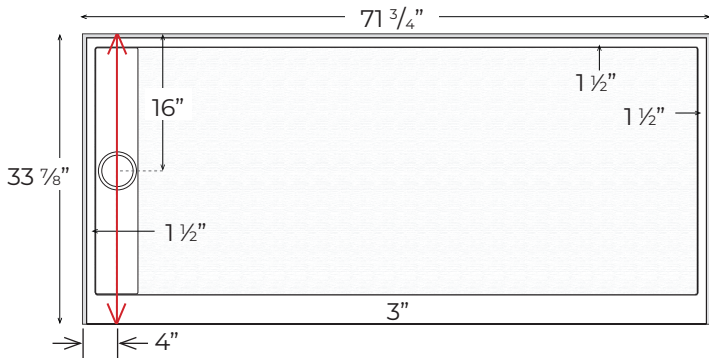

TD-3472-OS/SF-L

Finished product dimensions may vary by +/- 1/8" from drawings.

TD-3472-OS/SF-R

Finished product dimensions may vary by +/- 1/8" from drawings.

1" Flange Attached at Factory on Back & Sides

Integral Curb 3 1/4" Tall

Left Hand Drain Shown. Left & Right Hand Drain Available.

Drain Cover Options

Solid

Decorative

Drain Detail:

For an additional charge, Powder Coating options are available. Please contact our sales associates for more information.