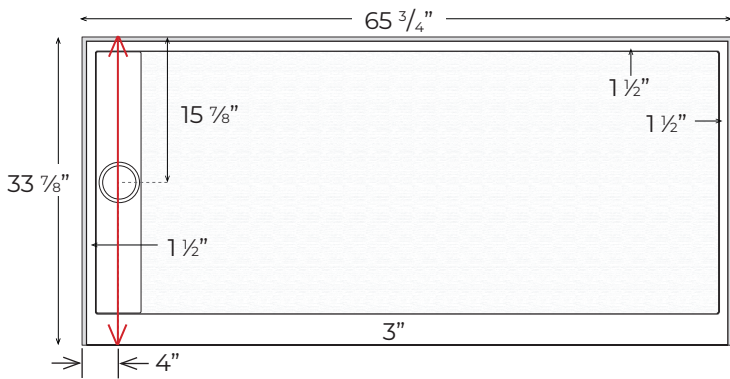

TD-3466-OS/SF-L

Finished product dimensions may vary by +/- 1/8" from drawings.

TD-3466-OS/SF-R

Finished product dimensions may vary by +/- 1/8" from drawings.

1" Flange Attached at Factory on Back & Sides

Integral Curb 3" Tall

Left Hand Drain Shown. Left & Right Hand Drain Available.

Drain Cover Options

Solid

Decorative

Drain Detail:

For an additional charge, Powder Coating options are available. Please contact our sales associates for more information.