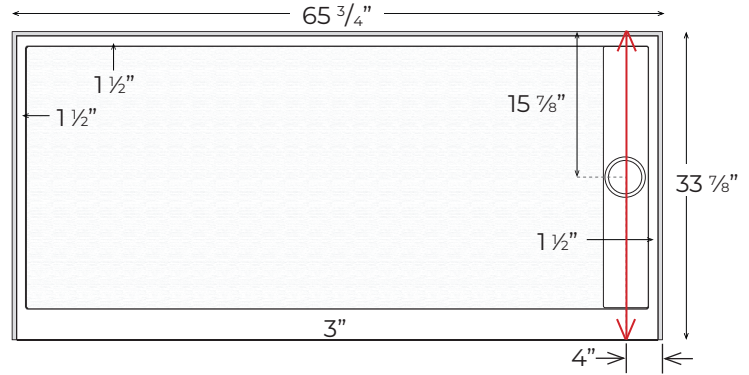

TD-3466-OS/SF-L

Finished product dimensions may vary by +/- 1/8" from drawings.

TD-3466-OS/SF-R

Finished product dimensions may vary by +/- 1/8" from drawings.

1" Flange Attached at Factory on Back & Sides

Integral Curb 3" Tall

Left Hand Drain Shown. Left & Right Hand Drain Available.

Drain Cover Options

Solid

Decorative

Drain Detail:

For an additional charge, Powder Coating options are available. Please contact our sales associates for more information.