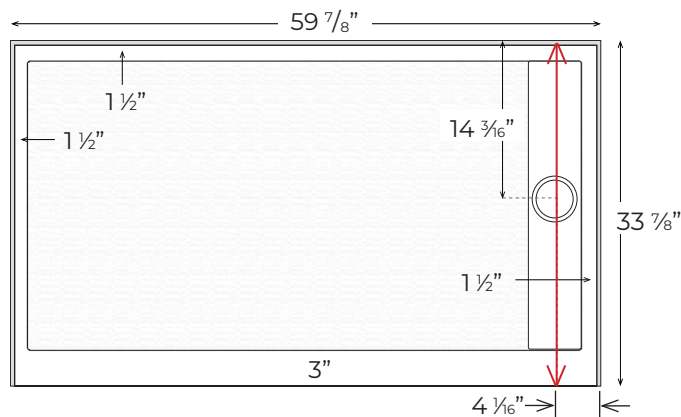

TD-3460-OS/SF-L

Finished product dimensions may vary by +/- 1/8" from drawings.

TD-3460-OS/SF-R

Finished product dimensions may vary by +/- 1/8" from drawings.

1" Flange Attached at Factory on Back & Sides

Integral Curb 3" Tall

Left Hand Drain Shown. Left & Right Hand Drain Available.

Drain Cover Options

Solid

Decorative

Drain Detail:

For an additional charge, Powder Coating options are available. Please contact our sales associates for more information.