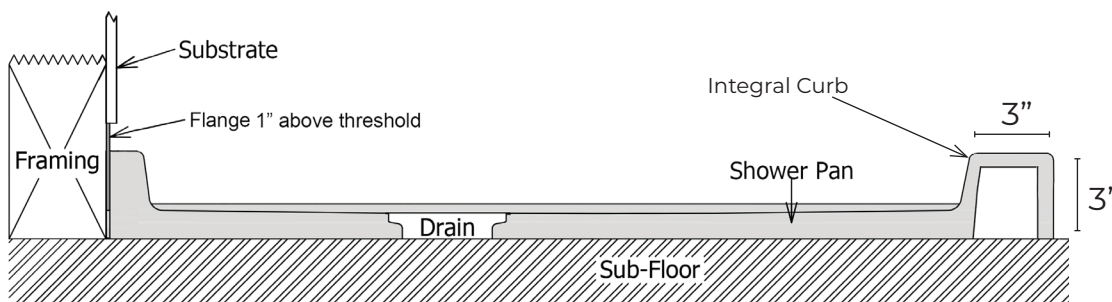

TD-3460-OS/SF-L

Finished product dimensions may vary by +/- 1/8" from drawings.

TD-3460-OS/SF-R

Finished product dimensions may vary by +/- 1/8" from drawings.

1" Flange Attached at Factory on Back & Sides

Integral Curb 3" Tall

Left Hand Drain Shown. Left & Right Hand Drain Available.

Drain Cover Options

Solid

Decorative

Drain Detail:

For an additional charge, Powder Coating options are available. Please contact our sales associates for more information.