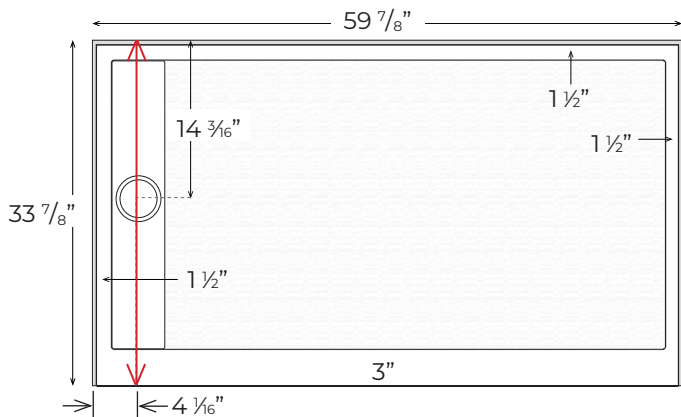

TD-3460-OS/SF-L

Finished product dimensions may vary by +/- 1/8" from drawings.

TD-3460-OS/SF-R

Finished product dimensions may vary by +/- 1/8" from drawings.

1" Flange Attached at Factory on Back & Sides

Integral Curb 3" Tall

Left Hand Drain Shown. Left & Right Hand Drain Available.

Drain Cover Options

Solid

Decorative

Drain Detail:

For an additional charge, Powder Coating options are available. Please contact our sales associates for more information.