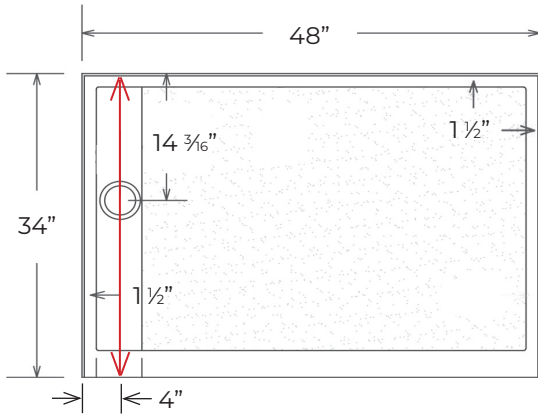

TD-3448-OS/SF-L

Finished product dimensions may vary by +/- 1/8" from drawings.

TD-3448-OS/SF-R

Finished product dimensions may vary by +/- 1/8" from drawings.

1" Flange Attached at Factory on Back & Sides

Integral Curb 3" Tall

Left Hand Drain Shown. Left & Right Hand Drain Available.

Drain Cover Options

Solid

Decorative

Drain Detail:

For an additional charge, Powder Coating options are available. Please contact our sales associates for more information.