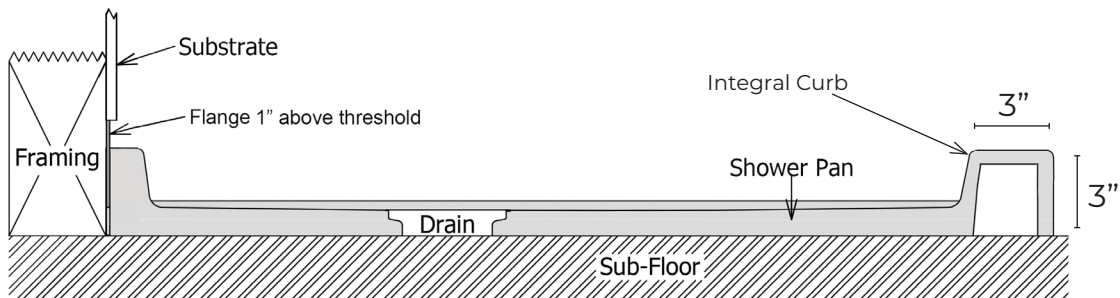

TD-3448-OS/SF-L

Finished product dimensions may vary by +/- 1/8" from drawings.

TD-3448-OS/SF-R

Finished product dimensions may vary by +/- 1/8" from drawings.

1" Flange Attached at Factory on Back & Sides

Integral Curb 3" Tall

Left Hand Drain Shown. Left & Right Hand Drain Available.

Drain Cover Options

Solid

Decorative

Drain Detail:

For an additional charge, Powder Coating options are available. Please contact our sales associates for more information.