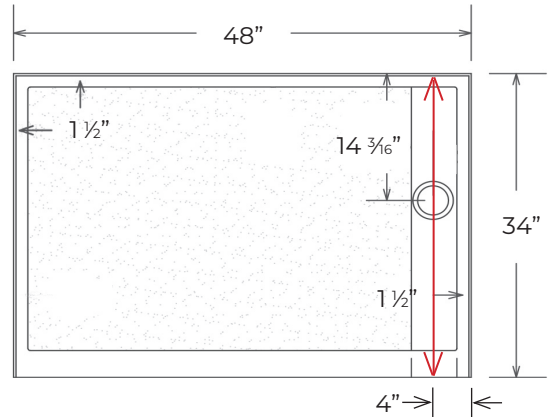

TD-3448-OS/SF-L

Finished product dimensions may vary by +/- 1/8" from drawings.

TD-3448-OS/SF-R

Finished product dimensions may vary by +/- 1/8" from drawings.

1" Flange Attached at Factory on Back & Sides

Integral Curb 3" Tall

Left Hand Drain Shown. Left & Right Hand Drain Available.

Drain Cover Options

Solid

Decorative

Drain Detail:

For an additional charge, Powder Coating options are available. Please contact our sales associates for more information.