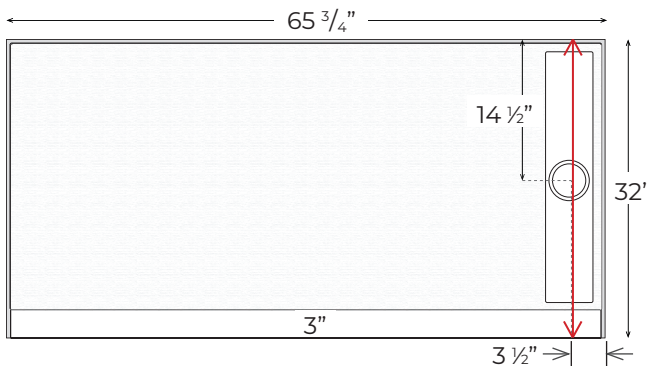

TD-32-ADJ-66"-OS/SF-L

Finished product dimensions may vary by +/- 1/8" from drawings.

TD-32-ADJ-66"-OS/SF-R

Finished product dimensions may vary by +/- 1/8" from drawings.

Drain Cover Options

Solid

Decorative