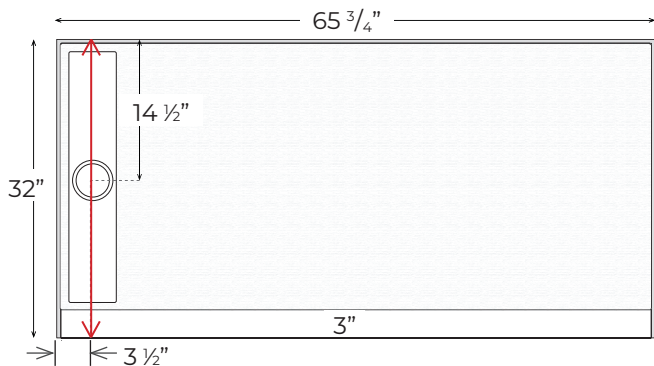

TD-32-ADJ-66"-OS/SF-L

Finished product dimensions may vary by +/- 1/8" from drawings.

TD-32-ADJ-66"-OS/SF-R

Finished product dimensions may vary by +/- 1/8" from drawings.

Drain Cover Options

Solid

Decorative