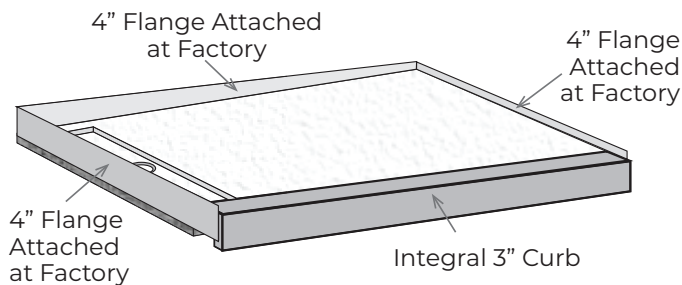

TD-32-ADJ-66"-OS/SF-L

Finished product dimensions may vary by +/- 1/8" from drawings.

TD-32-ADJ-66"-OS/SF-R

Finished product dimensions may vary by +/- 1/8" from drawings.

Drain Cover Options

Solid

Decorative