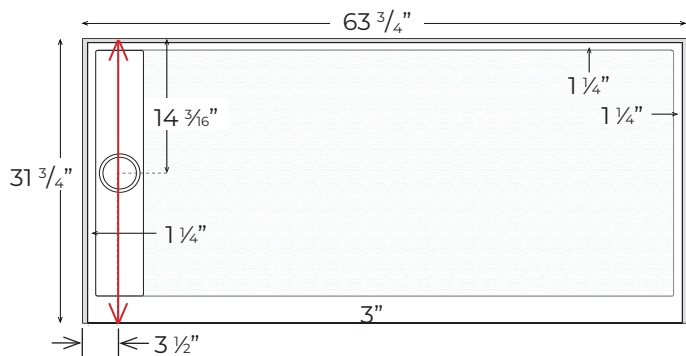

TD-3264 (14 3/16")-OS/SF-L

Finished product dimensions may vary by +/- 1/8" from drawings.

TD-3264 (14 3/16")-OS/SF-R

Finished product dimensions may vary by +/- 1/8" from drawings.

1" Flange Attached at Factory on Back & Sides

Integral Curb 3" Tall

Left Hand Drain Shown. Left & Right Hand Drain Available.

Drain Cover Options

Solid

Decorative

Drain Detail:

For an additional charge, Powder Coating options are available. Please contact our sales associates for more information.