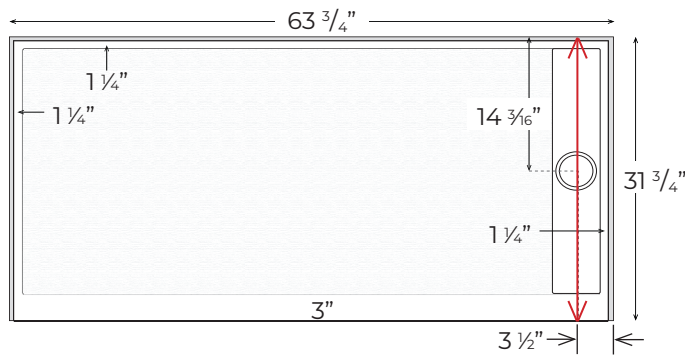

TD-3264 (14 3/16")-OS/SF-L

Finished product dimensions may vary by +/- 1/8" from drawings.

TD-3264 (14 3/16")-OS/SF-R

Finished product dimensions may vary by +/- 1/8" from drawings.

1" Flange Attached at Factory on Back & Sides

Integral Curb 3" Tall

Left Hand Drain Shown. Left & Right Hand Drain Available.

Drain Cover Options

Solid

Decorative

Drain Detail:

For an additional charge, Powder Coating options are available. Please contact our sales associates for more information.