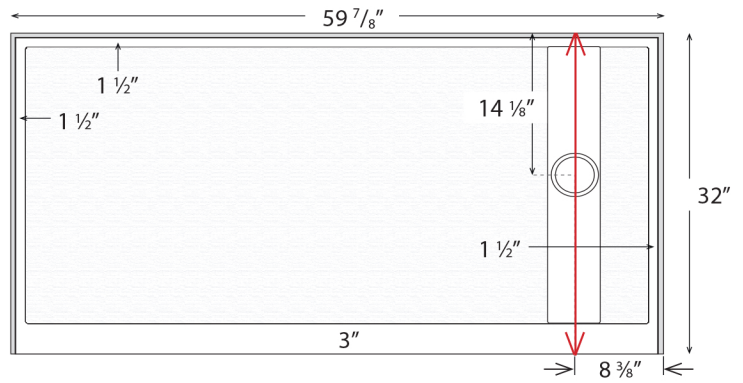

TD-3260-OS/SF-RENO-L

Finished product dimensions may vary by +/- 1/8" from drawings.

TD-3260-OS/SF-RENO-R

Finished product dimensions may vary by +/- 1/8" from drawings.

1" Flange Attached at Factory on Back & Sides

Integral Curb 3" Tall

Left Hand Drain Shown. Left & Right Hand Drain Available.

Drain Cover Options

Solid

Decorative

For an additional charge, Powder Coating options are available. Please contact our sales associates for more information.

Drain Detail: