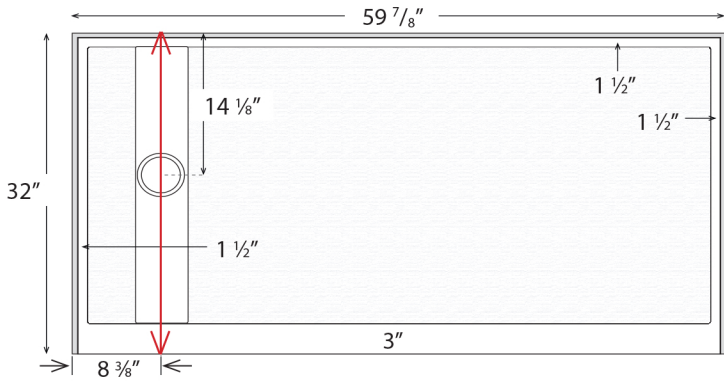

TD-3260-OS/SF-RENO-L

Finished product dimensions may vary by +/- 1/8" from drawings.

TD-3260-OS/SF-RENO-R

Finished product dimensions may vary by +/- 1/8" from drawings.

1" Flange Attached at Factory on Back & Sides

Integral Curb 3" Tall

Left Hand Drain Shown. Left & Right Hand Drain Available.

Drain Cover Options

Solid

Decorative

For an additional charge, Powder Coating options are available. Please contact our sales associates for more information.

Drain Detail: