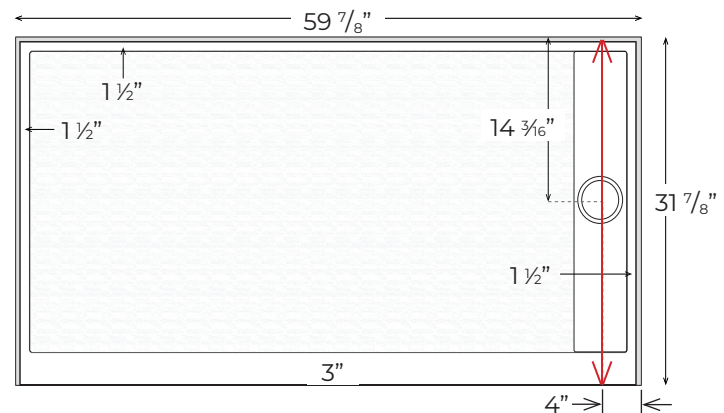

TD-3260 (14 3/16")-OS/SF-L

Finished product dimensions may vary by +/- 1/8" from drawings.

TD-3260 (14 3/16")-OS/SF-R

Finished product dimensions may vary by +/- 1/8" from drawings.

1" Flange Attached at Factory on Back & Sides

Integral Curb 3" Tall

Left Hand Drain Shown. Left & Right Hand Drain Available.

Drain Cover Options

Solid

Decorative

Drain Detail:

For an additional charge, Powder Coating options are available. Please contact our sales associates for more information.