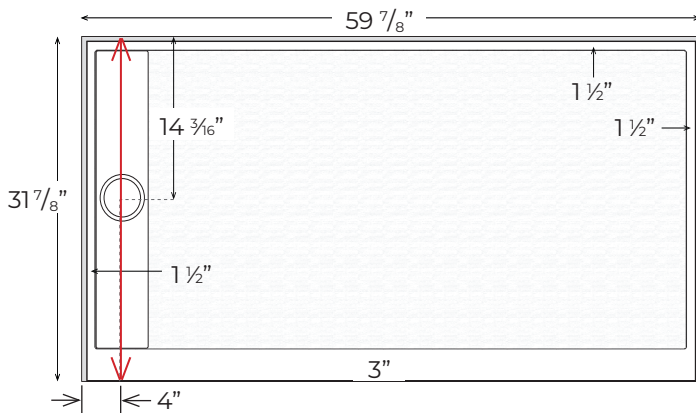

TD-3260 (14 3/16")-OS/SF-L

Finished product dimensions may vary by +/- 1/8" from drawings.

TD-3260 (14 3/16")-OS/SF-R

Finished product dimensions may vary by +/- 1/8" from drawings.

1" Flange Attached at Factory on Back & Sides

Integral Curb 3" Tall

Left Hand Drain Shown. Left & Right Hand Drain Available.

Drain Cover Options

Solid

Decorative

Drain Detail:

For an additional charge, Powder Coating options are available. Please contact our sales associates for more information.