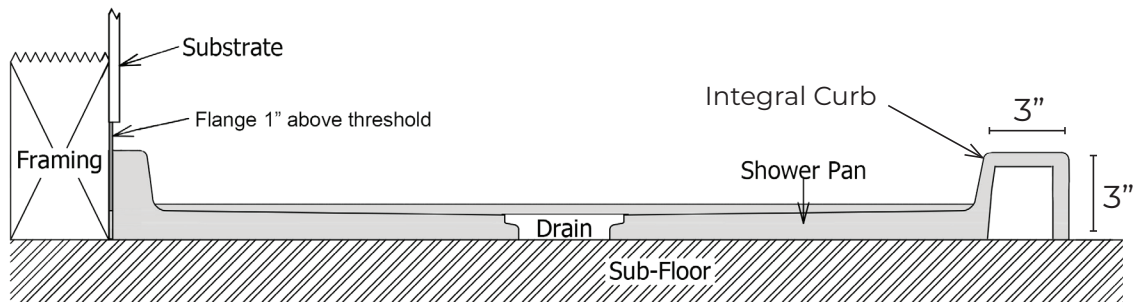

TD-3260 (14 3/16")-OS/SF-L

Finished product dimensions may vary by +/- 1/8" from drawings.

TD-3260 (14 3/16")-OS/SF-R

Finished product dimensions may vary by +/- 1/8" from drawings.

1" Flange Attached at Factory on Back & Sides

Integral Curb 3" Tall

Left Hand Drain Shown. Left & Right Hand Drain Available.

Drain Cover Options

Solid

Decorative

Drain Detail:

For an additional charge, Powder Coating options are available. Please contact our sales associates for more information.