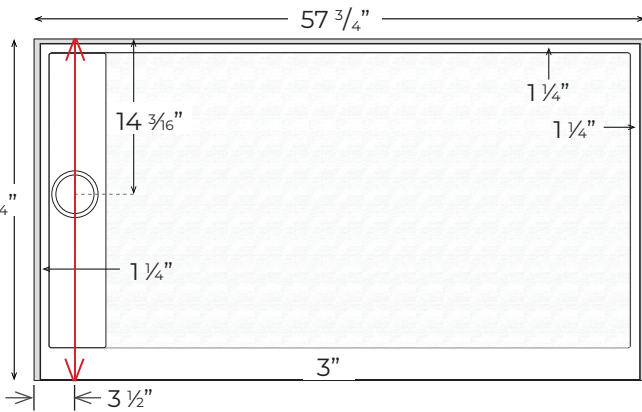

TD-3258 (14 3/16")-OS/SF-L

Finished product dimensions may vary by +/- 1/8" from drawings.

TD-3258 (14 3/16")-OS/SF-R

Finished product dimensions may vary by +/- 1/8" from drawings.

1" Flange Attached at Factory on Back & Sides

Integral Curb 3" Tall

Left Hand Drain Shown. Left & Right Hand Drain Available.

Drain Cover Options

Solid

Decorative

Drain Detail:

For an additional charge, Powder Coating options are available. Please contact our sales associates for more information.