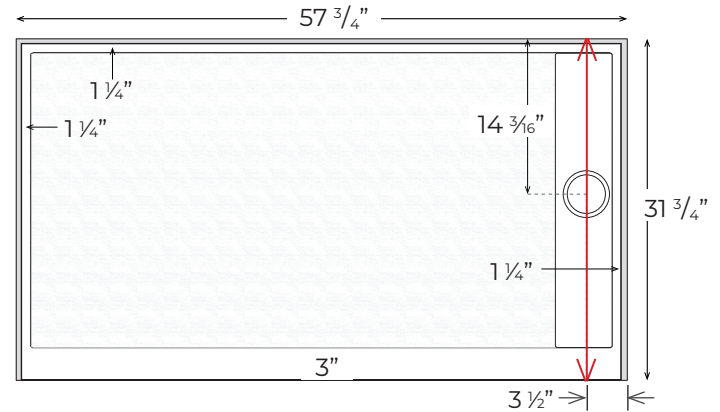

TD-3258 (14 3/16")-OS/SF-L

Finished product dimensions may vary by +/- 1/8" from drawings.

TD-3258 (14 3/16")-OS/SF-R

Finished product dimensions may vary by +/- 1/8" from drawings.

1" Flange Attached at Factory on Back & Sides

Integral Curb 3" Tall

Left Hand Drain Shown. Left & Right Hand Drain Available.

Drain Cover Options

Solid

Decorative

Drain Detail:

For an additional charge, Powder Coating options are available. Please contact our sales associates for more information.