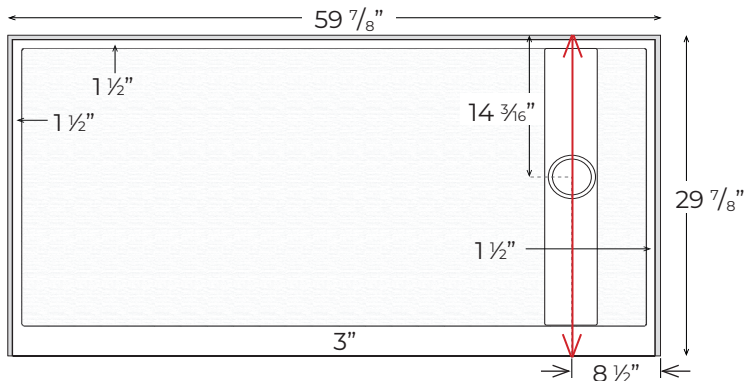

TD-3060-OS/SF-RENO-L

Finished product dimensions may vary by +/- 1/8" from drawings.

TD-3060-OS/SF-RENO-R

Finished product dimensions may vary by +/- 1/8" from drawings.

1" Flange Attached at Factory on Back & Sides

Integral Curb 3" Tall

Left Hand Drain Shown. Left & Right Hand Drain Available.

Drain Cover Options

Solid

Decorative

Drain Detail:

For an additional charge, Powder Coating options are available. Please contact our sales associates for more information.