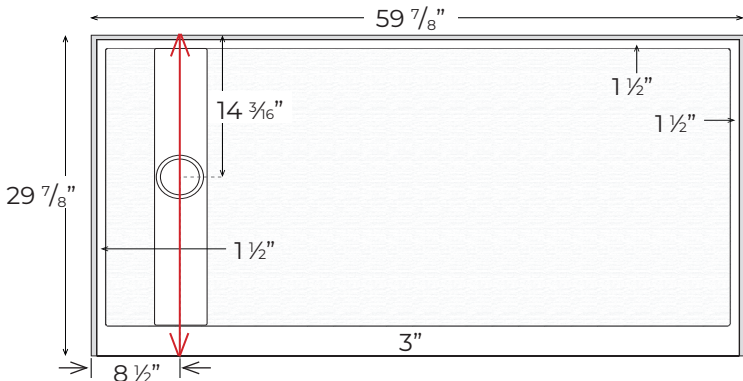

TD-3060-OS/SF-RENO-L

Finished product dimensions may vary by +/- 1/8" from drawings.

TD-3060-OS/SF-RENO-R

Finished product dimensions may vary by +/- 1/8" from drawings.

1" Flange Attached at Factory on Back & Sides

Integral Curb 3" Tall

Left Hand Drain Shown. Left & Right Hand Drain Available.

Drain Cover Options

Solid

Decorative

Drain Detail:

For an additional charge, Powder Coating options are available. Please contact our sales associates for more information.