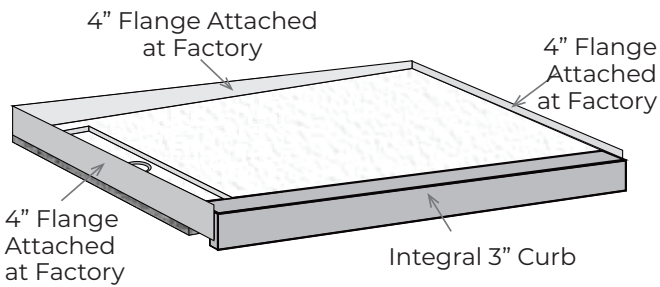

TD-30-ADJ-60"-OS/SF-L

Finished product dimensions may vary by +/- 1/8" from drawings.

TD-30-ADJ-60"-OS/R

Finished product dimensions may vary by +/- 1/8" from drawings.

Drain Cover Options

Solid

Decorative

Drain Detail: