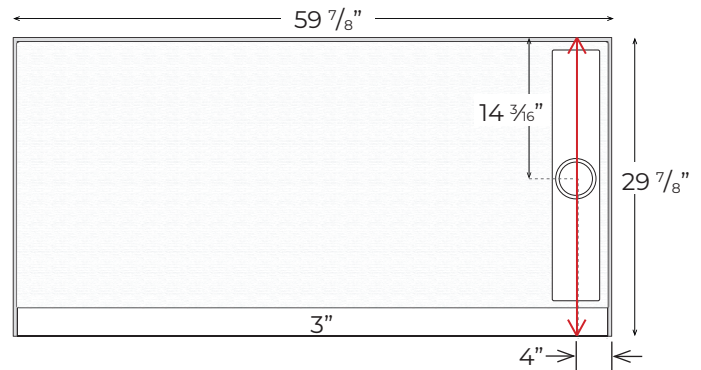

TD-30-ADJ-60"-OS/SF-L

Finished product dimensions may vary by +/- 1/8" from drawings.

TD-30-ADJ-60"-OS/R

Finished product dimensions may vary by +/- 1/8" from drawings.

Drain Cover Options

Solid

Decorative

Drain Detail: