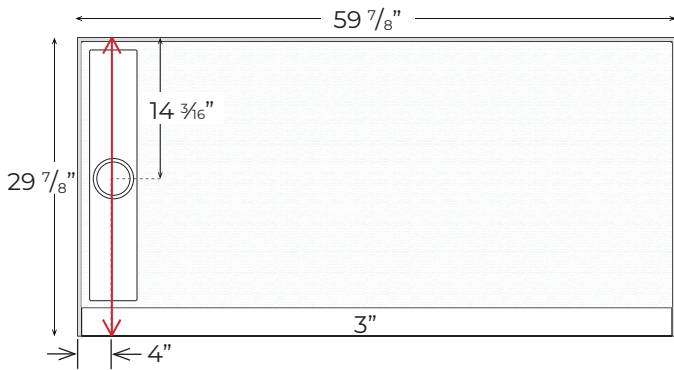

TD-30-ADJ-60"-OS/SF-L

Finished product dimensions may vary by +/- 1/8" from drawings.

TD-30-ADJ-60"-OS/R

Finished product dimensions may vary by +/- 1/8" from drawings.

Drain Cover Options

Solid

Decorative

Drain Detail: