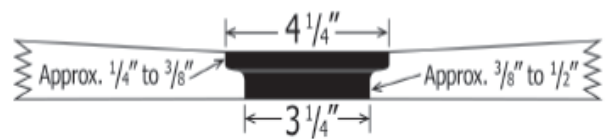

Finished product dimensions may vary by +/- 1/8" from drawings.

1" Flange Attached at Factory Back & Sides

Integral 3" Curb

Drain Detail:

Revision:12/2023