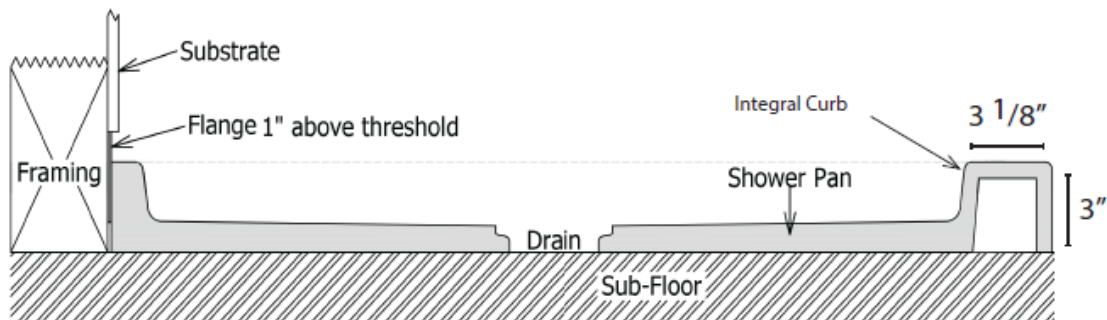

Finished product dimensions may vary by +/- 1/8" from drawings.

1" Flange Attached at Factory Back & Sides

Integral 3" Curb

Drain Detail:

Revision:12/2023