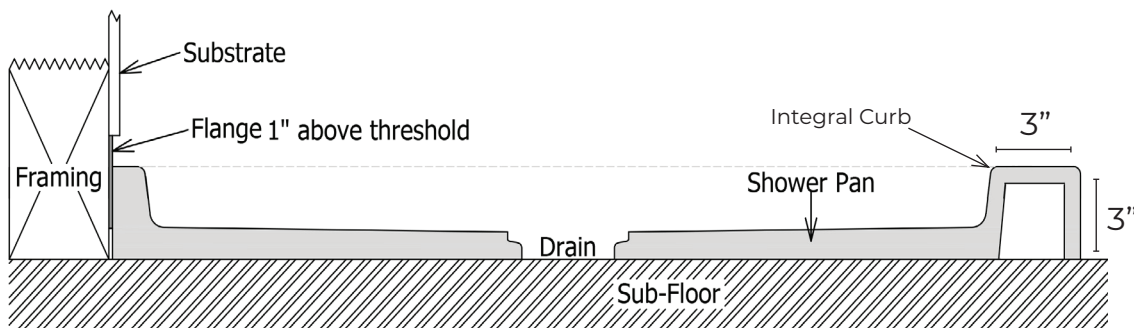

Integral 3" Curb

Drain Detail: