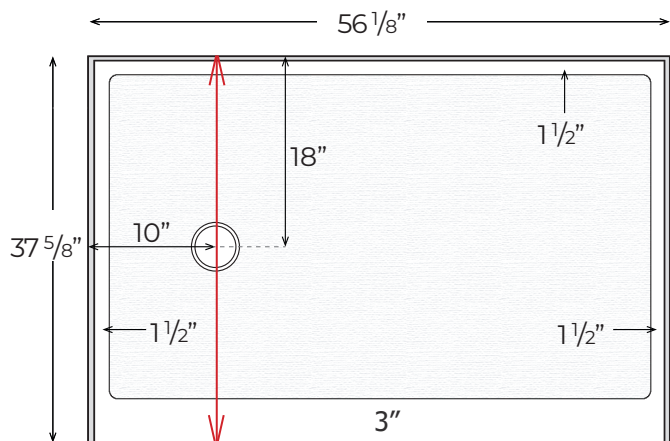

SP-3756-OS/SF-L

Finished product dimensions may vary by +/- 1/8" from drawings.

SP-3756-OS/SF-R

Finished product dimensions may vary by +/- 1/8" from drawings.

1" Flange Attached at Factory Back & Sides

Integral 3" Curb