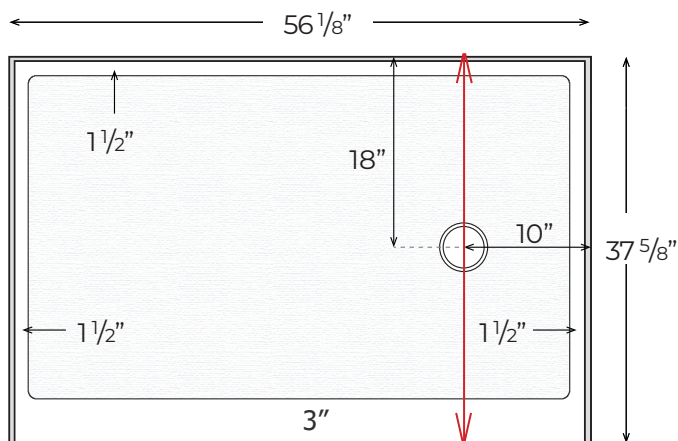

SP-3756-OS/SF-L

Finished product dimensions may vary by +/- 1/8" from drawings.

SP-3756-OS/SF-R

Finished product dimensions may vary by +/- 1/8" from drawings.

1" Flange Attached at Factory Back & Sides

Integral 3" Curb