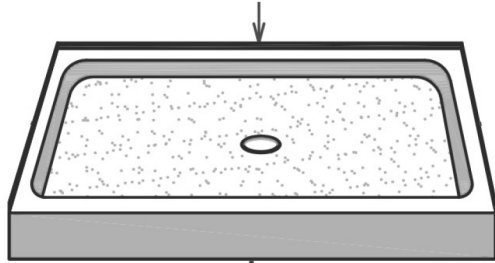

SP-3748-C-SF

Finished product dimensions may vary by +/- 1/8" from drawings.

1" Flange Attached at Factory Back & Sides

Integral 3" Curb

Drain Detail:

REV: 11.04.21