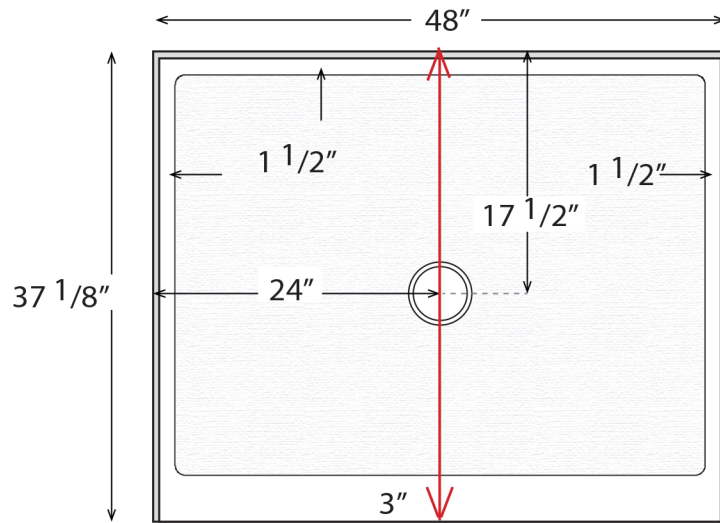

SP-3748-C-SF

Finished product dimensions may vary by +/- 1/8" from drawings.

1" Flange Attached at Factory Back & Sides

Integral 3" Curb

Drain Detail:

REV: 11.04.21