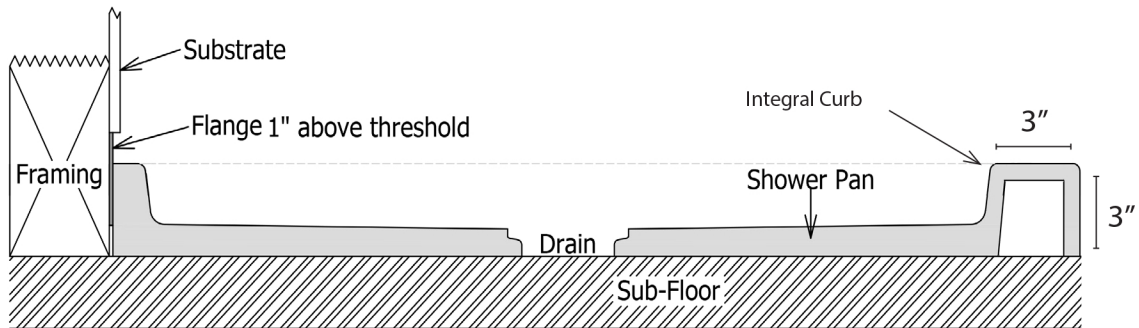

SP-3748-C-SF

Finished product dimensions may vary by +/- 1/8" from drawings.

1" Flange Attached at Factory Back & Sides

Integral 3" Curb

Drain Detail:

REV: 11.04.21