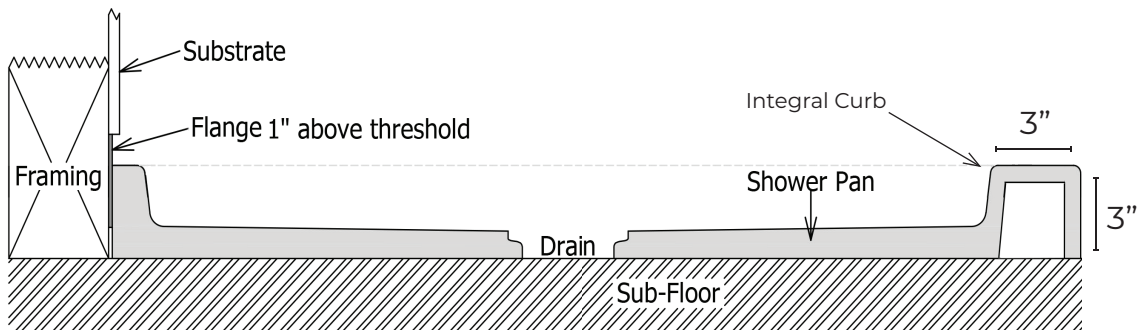

SP-3738-C-SF

Finished product dimensions may vary by +/- 1/8" from drawings.

1" Flange Attached at Factory Back & Sides

Integral 3" Curb

Drain Detail:

REV: 03.2025