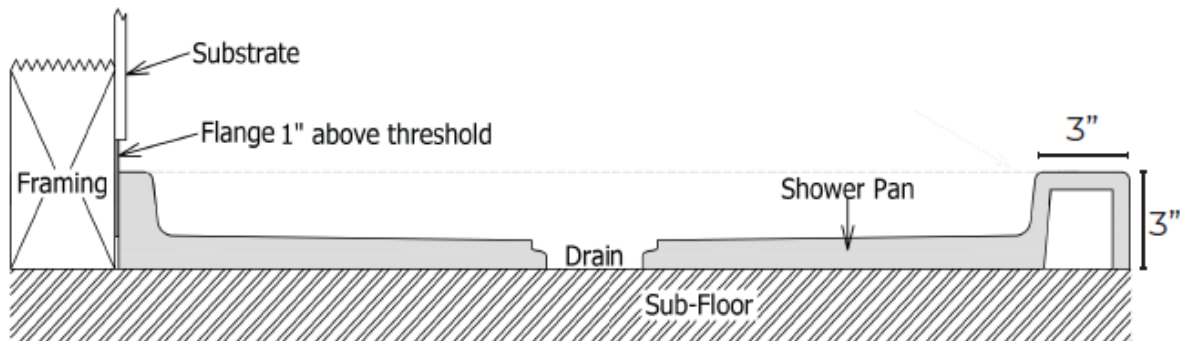

SP-3738-C-SF

Finished product dimensions may vary by +/- 1/8" from drawings.

Drain Detail:

Revision: 01/2024