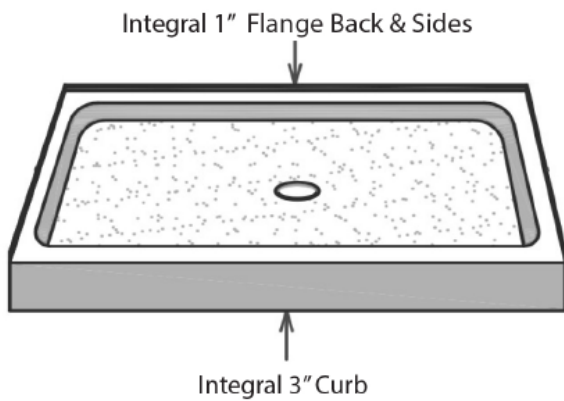

SP-3738-C-SF

Finished product dimensions may vary by +/- 1/8" from drawings.

Drain Detail:

Revision: 01/2024