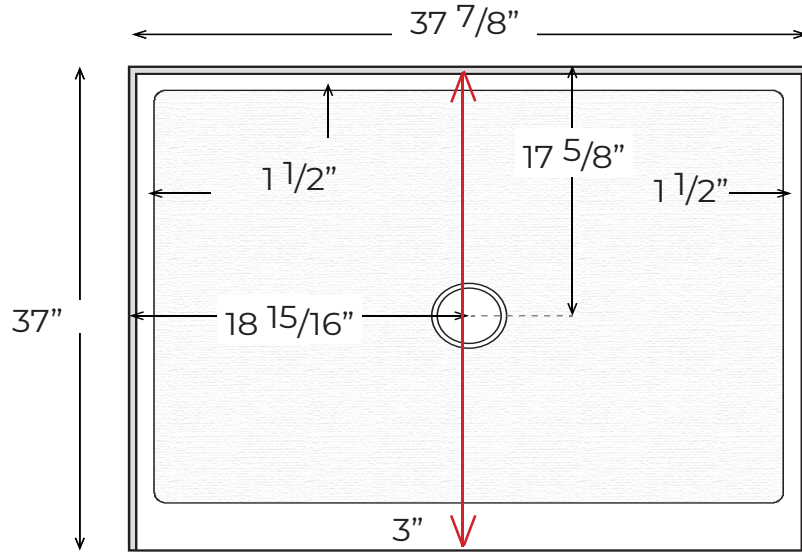

SP-3738-C-SF

Finished product dimensions may vary by +/- 1/8" from drawings.

1" Flange Attached at Factory Back & Sides

Integral 3" Curb

Drain Detail:

REV: 03.2025