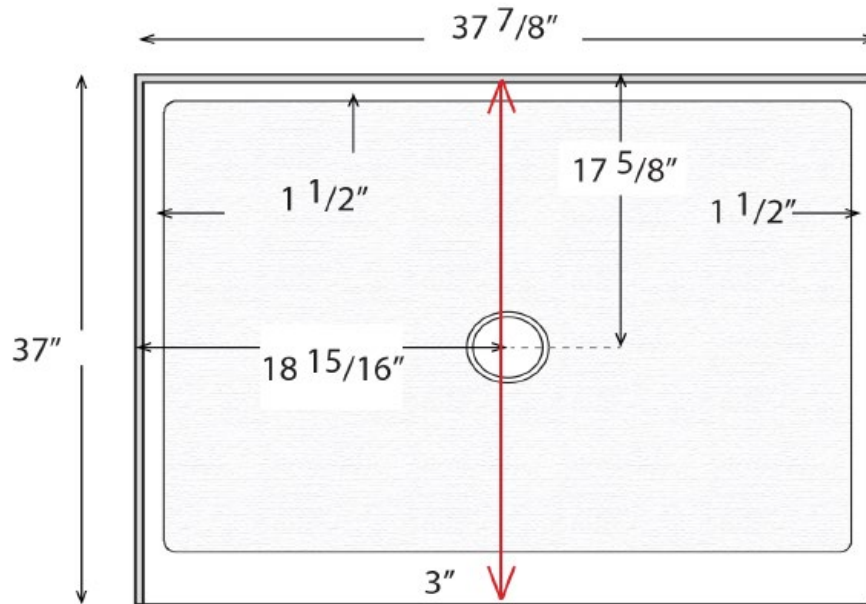

SP-3738-C-SF

Finished product dimensions may vary by +/- 1/8" from drawings.

Drain Detail:

Revision: 01/2024