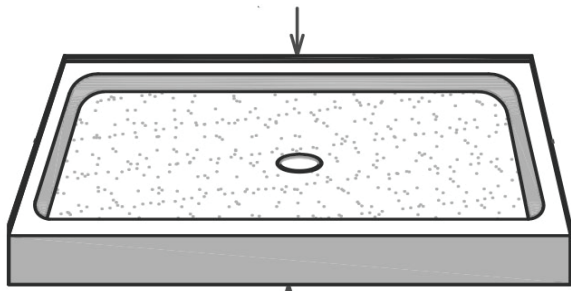

SP-3738-C-SF

Finished product dimensions may vary by +/- 1/8" from drawings.

1" Flange Attached at Factory Back & Sides

Integral 3" Curb

Drain Detail:

REV: 03.2025