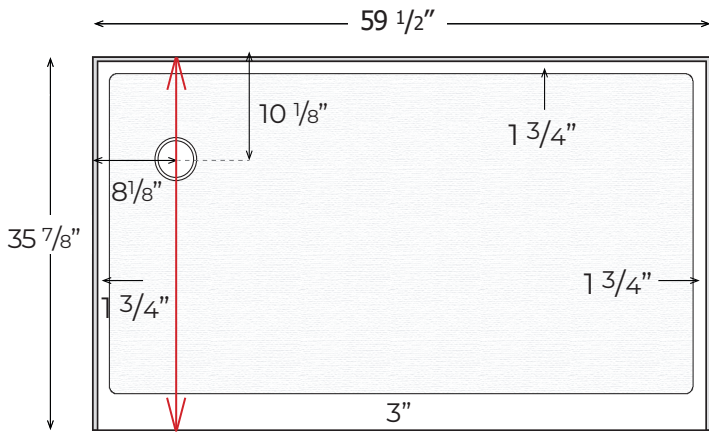

SP-3660-CD/SF-L

Finished product dimensions may vary by +/- 1/8" from drawings.

SP-3660-CD/SF-R

Finished product dimensions may vary by +/- 1/8" from drawings.

1" Flange Attached at Factory Back & Sides

Integral 3" Curb