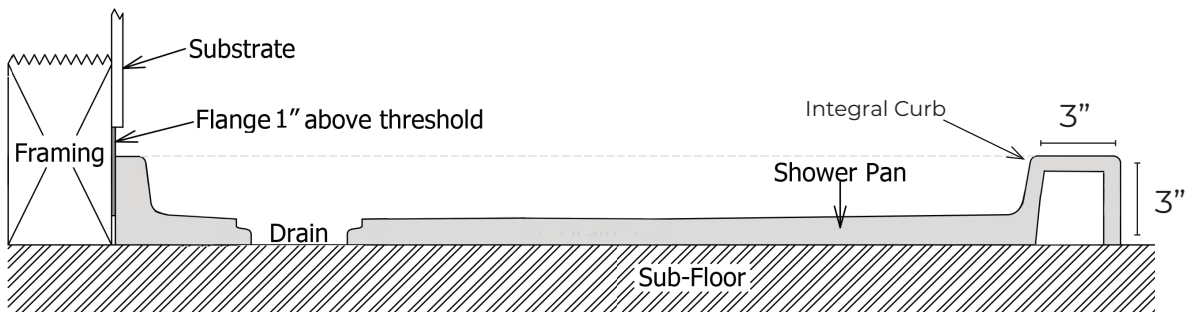

Integral 3" Curb

Drain Detail: