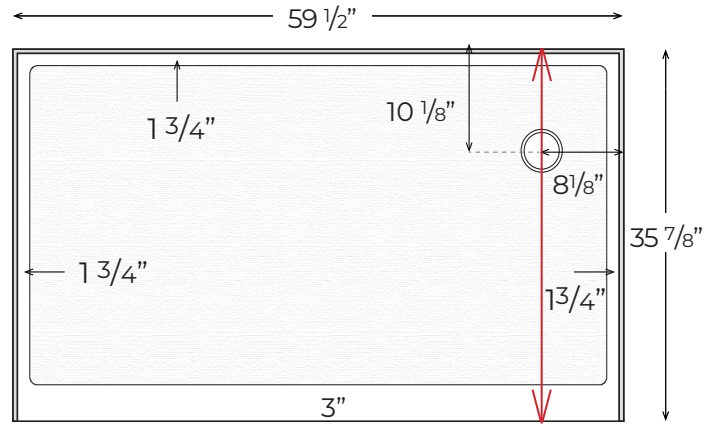

SP-3660-CD/SF-L

Finished product dimensions may vary by +/- 1/8" from drawings.

SP-3660-CD/SF-R

Finished product dimensions may vary by +/- 1/8" from drawings.

1" Flange Attached at Factory Back & Sides

Integral 3" Curb