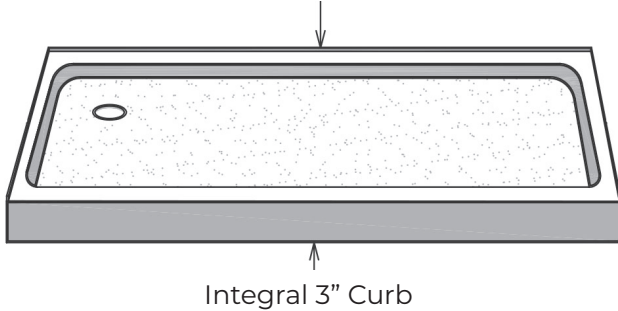

SP-3648-CD/SF-L

Finished product dimensions may vary by +/- 1/8" from drawings.

SP-3648-CD/SF-R

Finished product dimensions may vary by +/- 1/8" from drawings.

1" Flange Attached at Factory Back & Sides

Drain Detail: