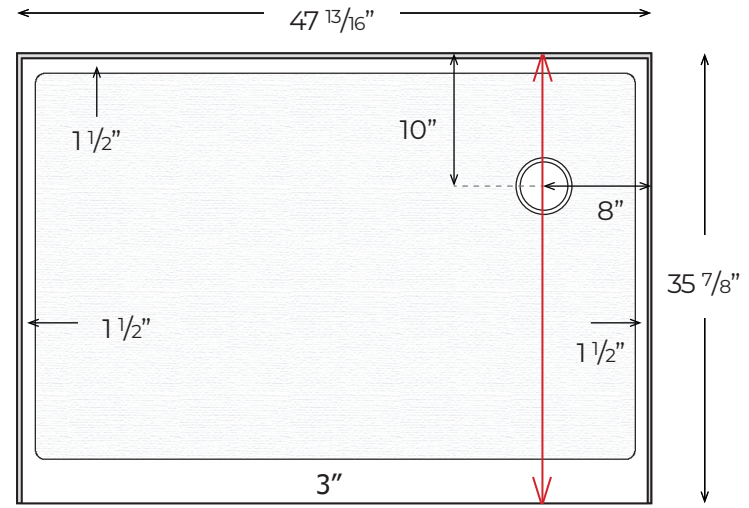

SP-3648-CD/SF-L

Finished product dimensions may vary by +/- 1/8" from drawings.

SP-3648-CD/SF-R

Finished product dimensions may vary by +/- 1/8" from drawings.

1" Flange Attached at Factory Back & Sides

Drain Detail: