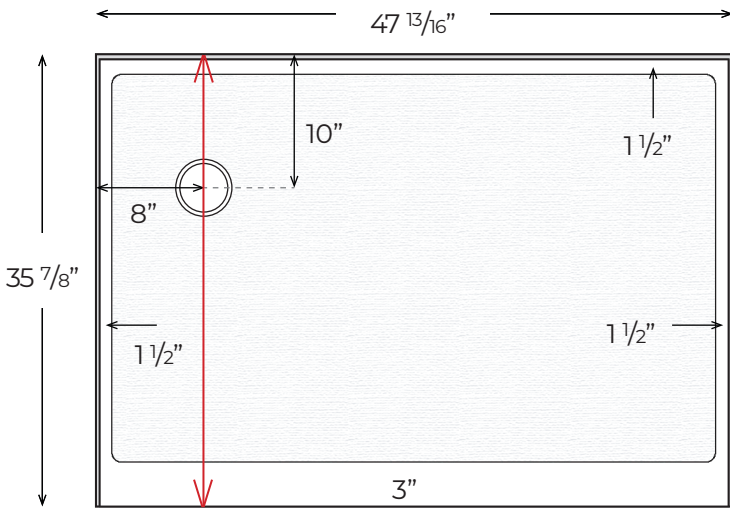

SP-3648-CD/SF-L

Finished product dimensions may vary by +/- 1/8" from drawings.

SP-3648-CD/SF-R

Finished product dimensions may vary by +/- 1/8" from drawings.

1" Flange Attached at Factory Back & Sides

Drain Detail: