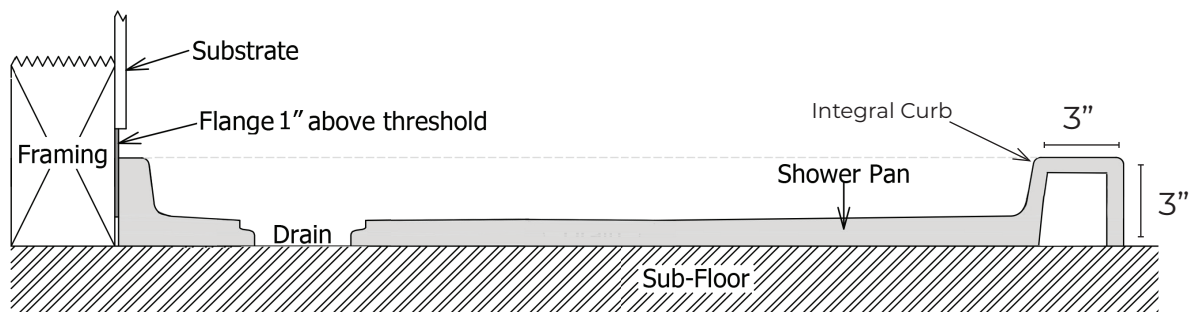

SP-3648-CD/SF-L

Finished product dimensions may vary by +/- 1/8" from drawings.

SP-3648-CD/SF-R

Finished product dimensions may vary by +/- 1/8" from drawings.

1" Flange Attached at Factory Back & Sides

Drain Detail: