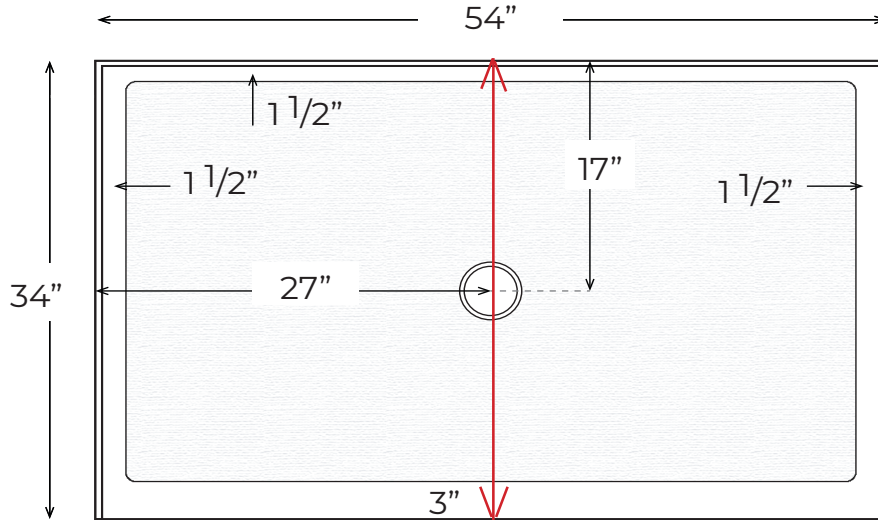

SP-3454-C-SF

Finished product dimensions may vary by +/- 1/8" from drawings.

Drain Detail:

REV: 11.04.21