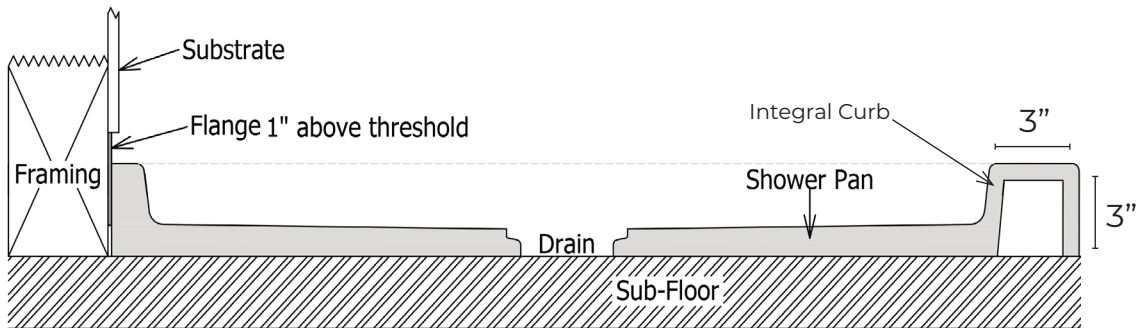

SP-3454-C-SF

Finished product dimensions may vary by +/- 1/8" from drawings.

Drain Detail:

REV: 11.04.21