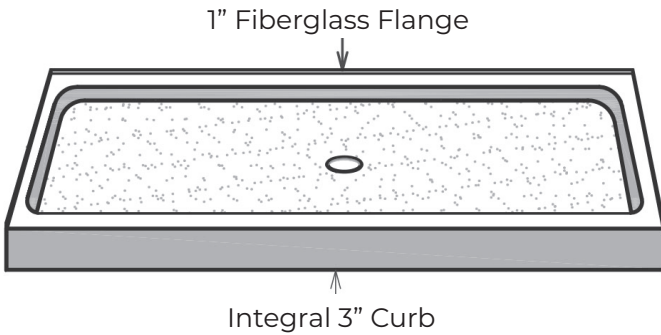

SP-3454-C-SF

Finished product dimensions may vary by +/- 1/8" from drawings.

Drain Detail:

REV: 11.04.21