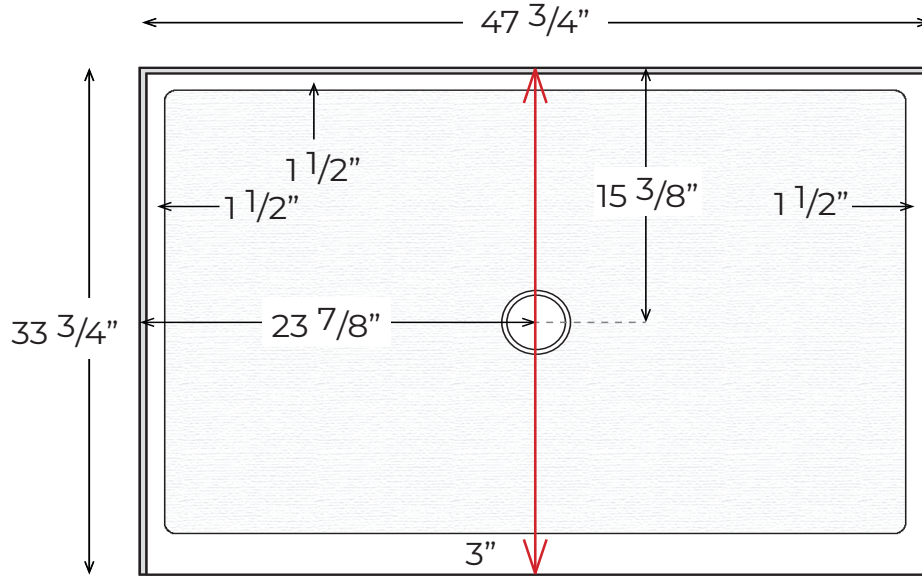

SP-3448-C-SF

Finished product dimensions may vary by +/- 1/8" from drawings.

1" Flange Attached at Factory Back & Sides

Integral 3" Curb

Drain Detail:

REV: 11.04.21