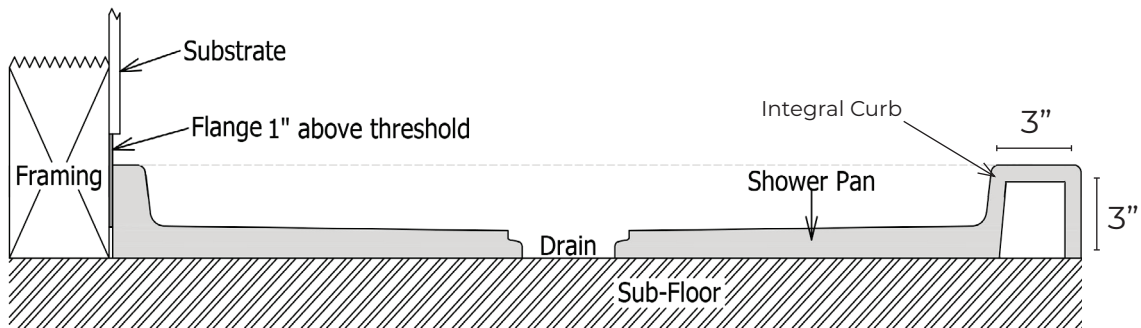

SP-3448-C-SF

Finished product dimensions may vary by +/- 1/8" from drawings.

1" Flange Attached at Factory Back & Sides

Integral 3" Curb

Drain Detail:

REV: 11.04.21