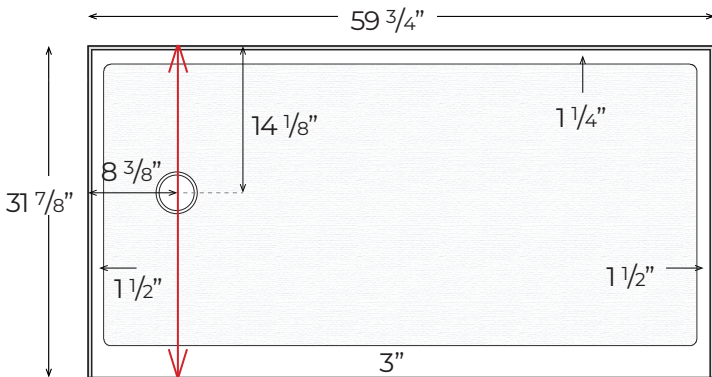

SP-3260-OS/SF RENO-L

Finished product dimensions may vary by +/- 1/8" from drawings.

SP-3260-OS/SF RENO-R

Finished product dimensions may vary by +/- 1/8" from drawings.

1" Flange Attached at Factory Back & Sides

Integral 3" Curb

Drain Detail:

REV: 11.04.21