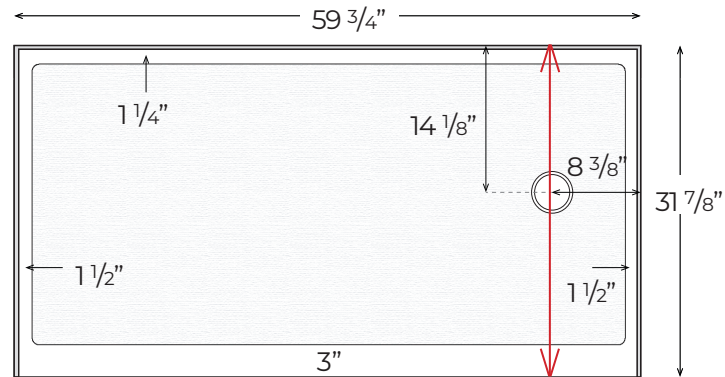

SP-3260-OS/SF RENO-L

Finished product dimensions may vary by +/- 1/8" from drawings.

SP-3260-OS/SF RENO-R

Finished product dimensions may vary by +/- 1/8" from drawings.

1" Flange Attached at Factory Back & Sides

Integral 3" Curb

Drain Detail:

REV: 11.04.21