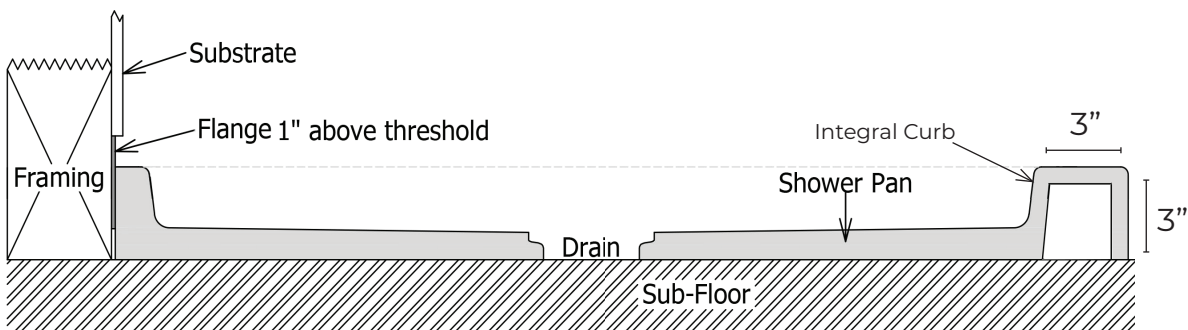

SP-3260-OS/SF RENO-L

Finished product dimensions may vary by +/- 1/8" from drawings.

SP-3260-OS/SF RENO-R

Finished product dimensions may vary by +/- 1/8" from drawings.

1" Flange Attached at Factory Back & Sides

Integral 3" Curb

Drain Detail:

REV: 11.04.21