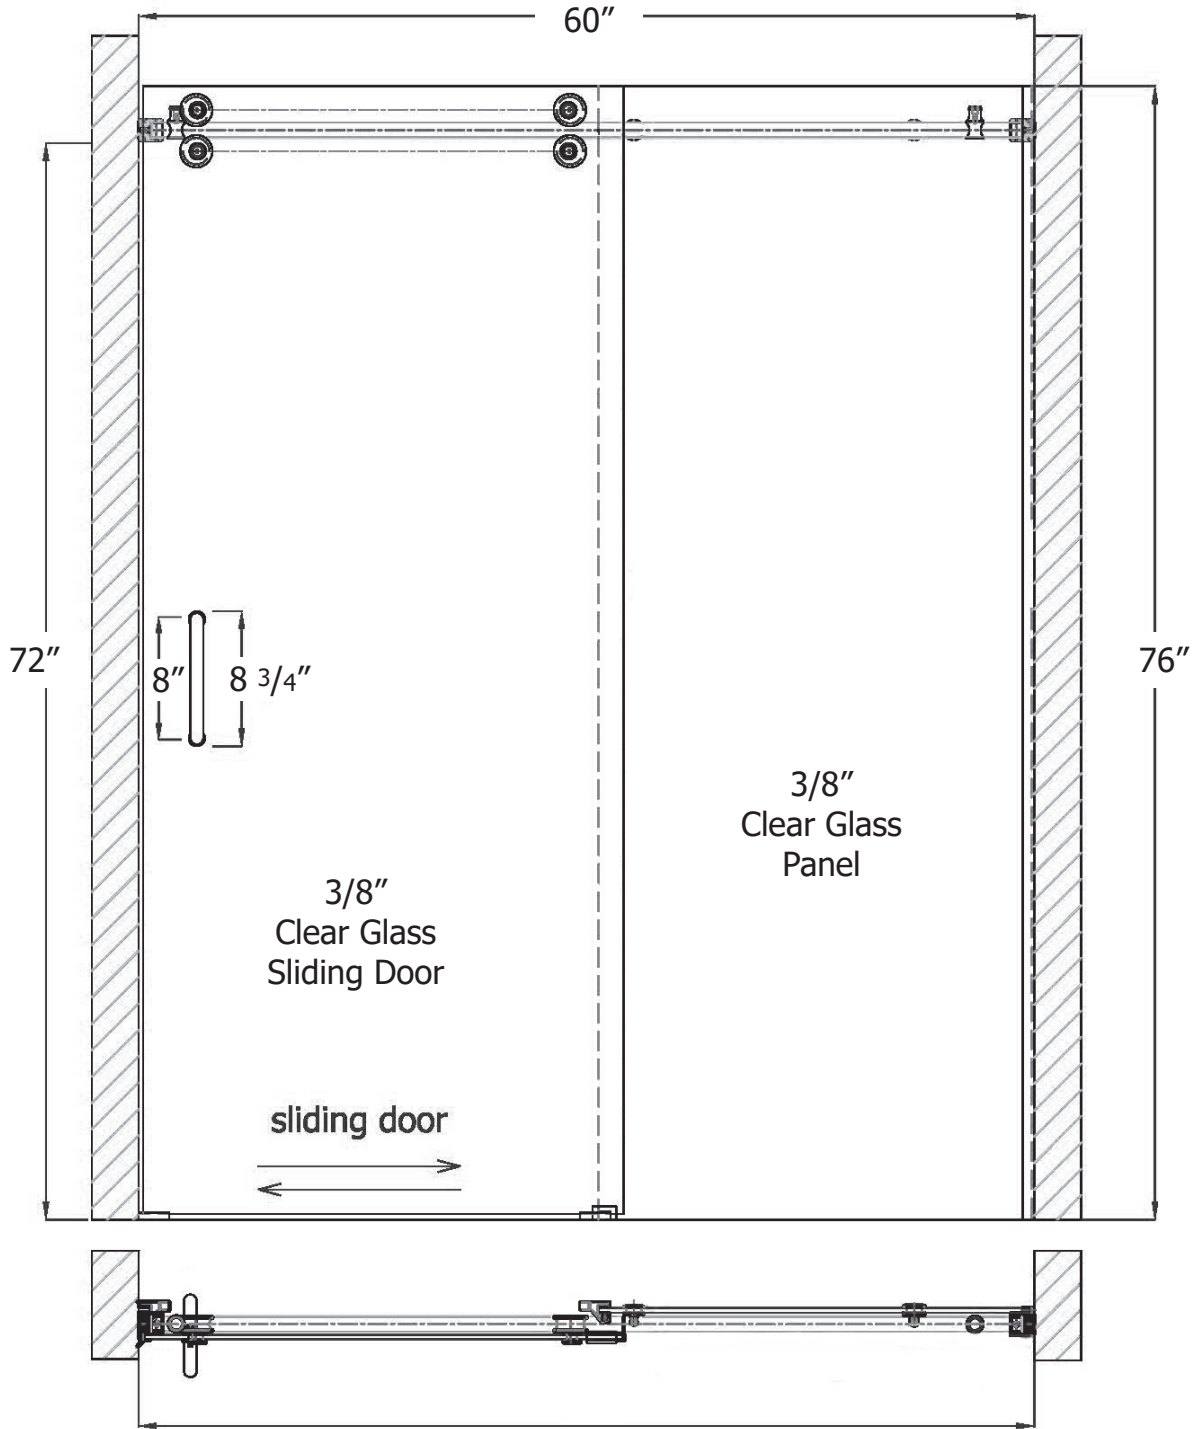

Note: The Napoli Sliding Barn Door Enclosure is also available for tubs. Tub must have a minimum 3" wide ledge for door frame installation.

Note: If the Shower Door closes towards the Shower Head, use the Napoli Series. If the Shower Door closes away from the Shower Head, use the Reversed Napoli Series.