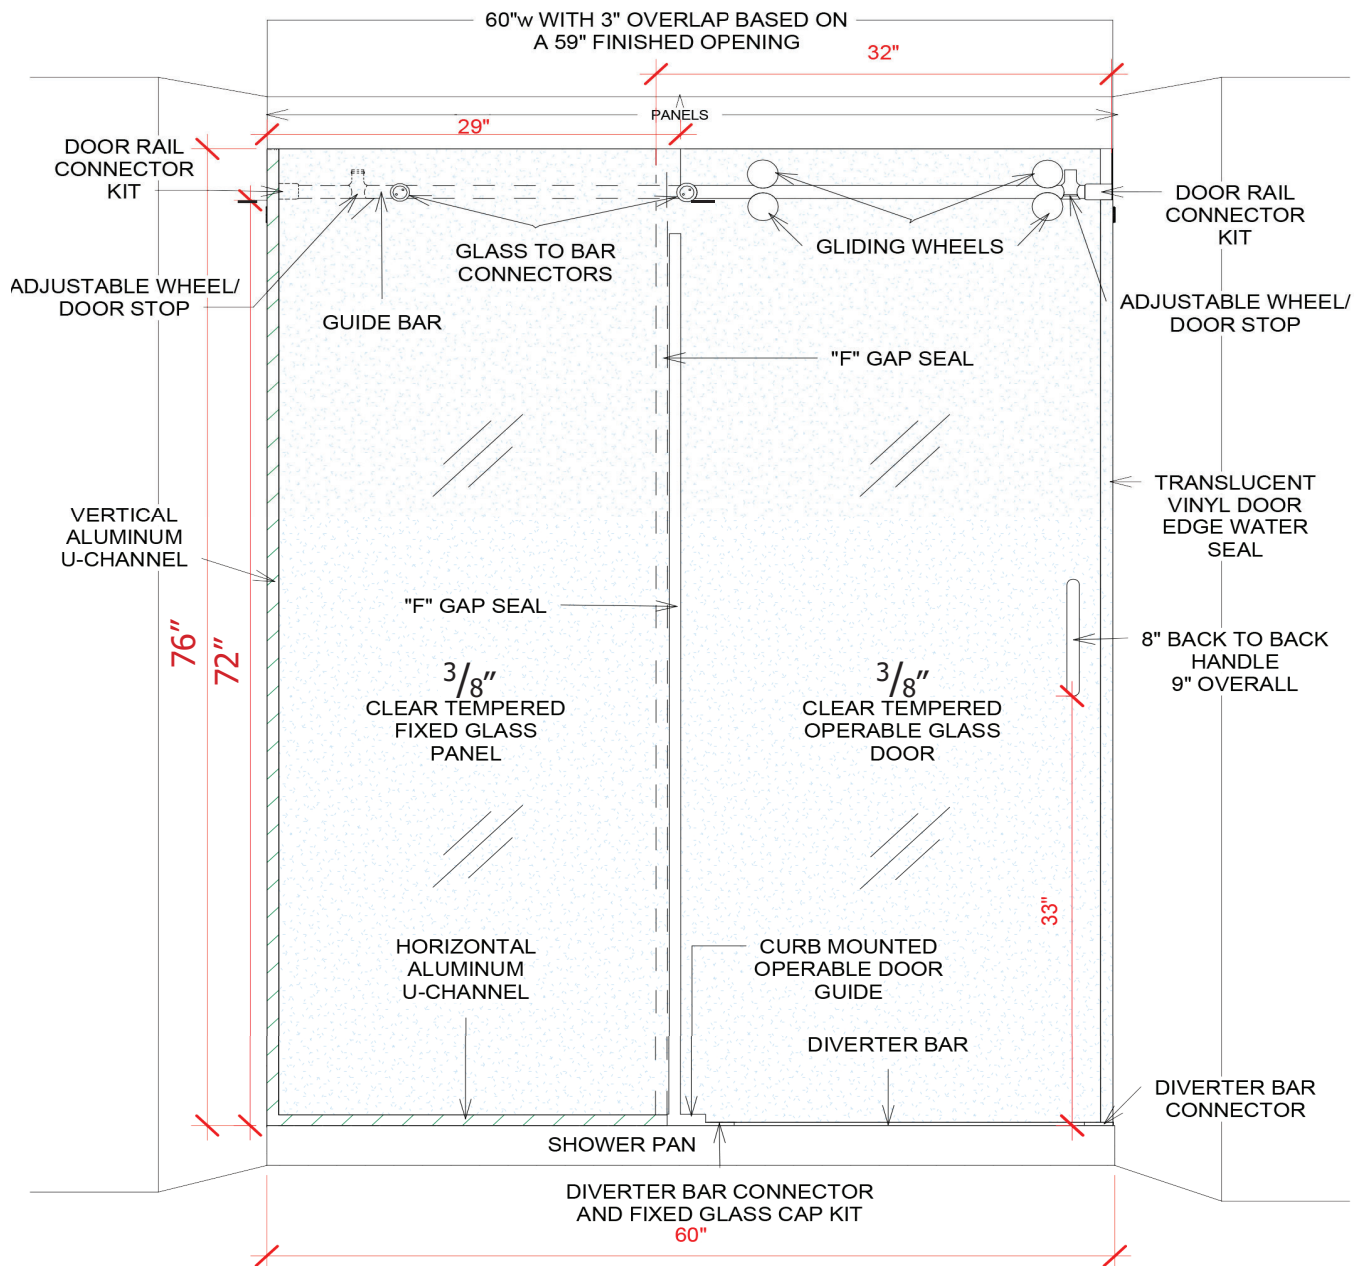

Note: These measurements are based on a standard 60" w x 96" h Enclosure. The Napoli Enclosure heights and widths are variable and can be ordered to fit specific project requirements. Please include your project specific w x h measurements when placing your order.

Note: The Napoli Sliding Barn Door Enclosure is also available for tubs. Tub must have a minimum 3" wide ledge for door frame installation.

Note: If the Shower Door closes towards the Shower Head, use the Napoli Series. If the Shower Door closes away from the Shower Head, use the Reversed Napoli Series.

Shower pan must have a minimum 3" wide curb for door frame installation