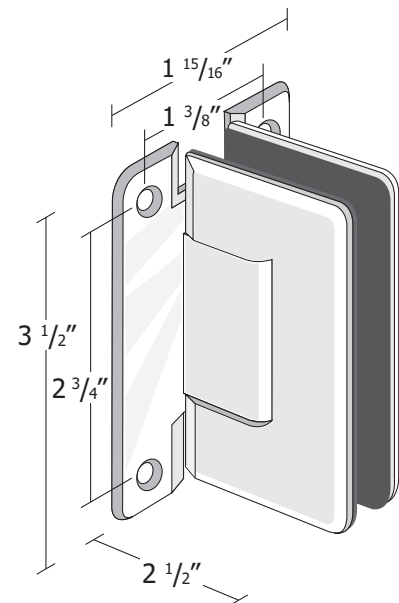

Shower pan must have a minimum 1" wide curb for door frame installation

Note: These measurements are based on a standard 60" w x 96" h Enclosure. The MM Hinged heights and widths are variable for the fixed glass panel ONLY, and can be ordered to fit specific project requirements. Please include your project specific w x h measurements when placing your order.