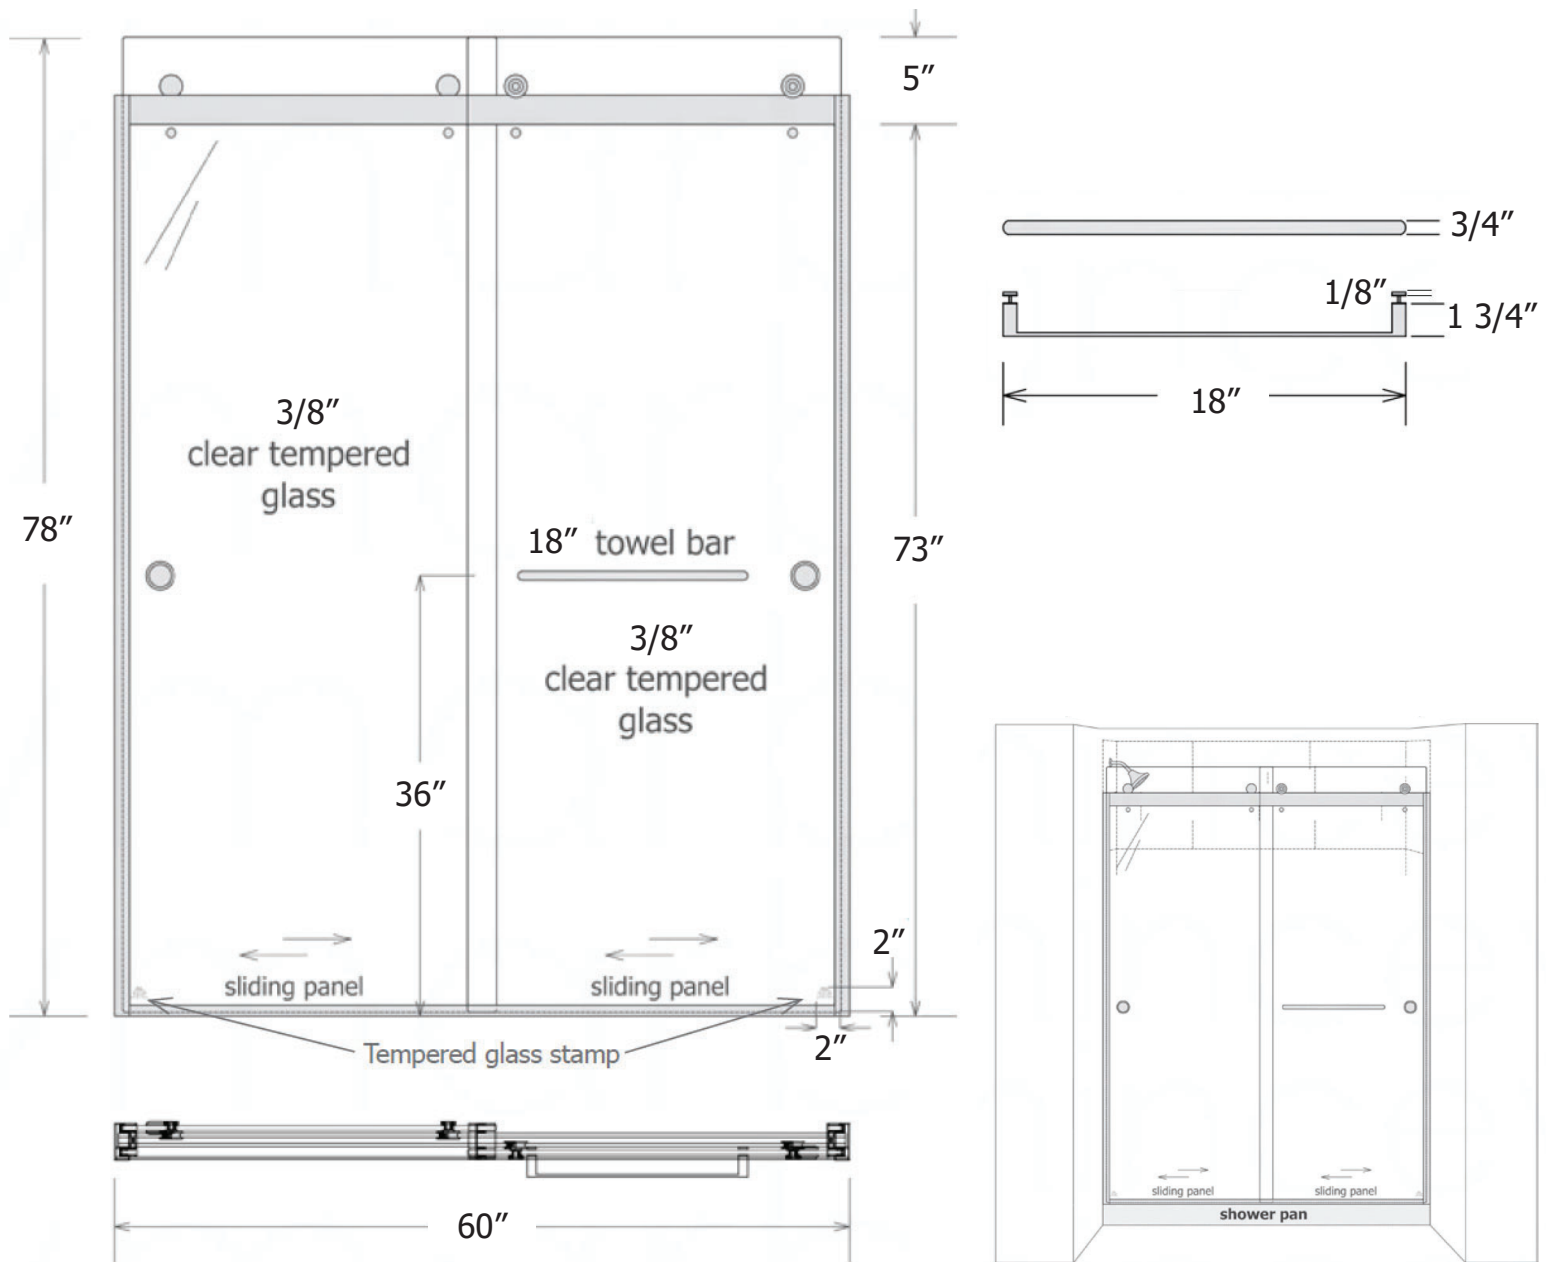

Note: These measurements are based on a standard 60" w x 78" h Door. The Madison Bypass Door heights and widths are variable and can be ordered to fit specific project requirements. Please include your project specific w x h measurements when placing your order.

Note: The Madison Bypass Barn Door Enclosure is also available for tubs. Tub must have a minimum 3" wide ledge for door frame installation.

REV: 10.25.21