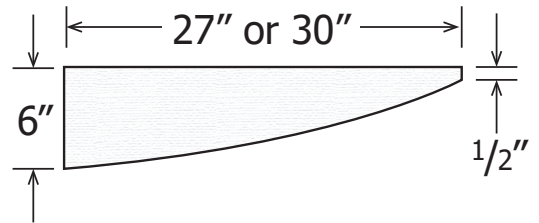

FR-03-30

3" Stainless Steel Screws
provided for blocking in the wall

MAW WingIts provided
if no blocking

Foot Rest has 3 Slots fabricated
into it for mounting

REV: 09.17.20