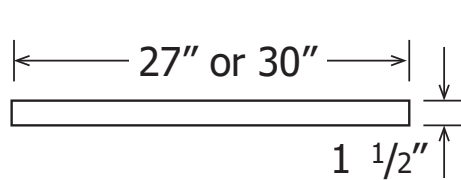

FR-03-30

3" Stainless Steel Screws
provided for blocking in the wall

MAW WingIts provided
if no blocking

Foot Rest has 3 Slots fabricated
into it for mounting

REV: 09.17.20