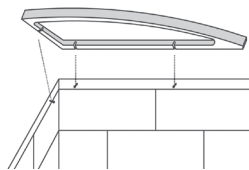

FR-03-30

3" Stainless Steel Screws
provided for blocking in the wall

MAW WingIts provided
if no blocking

Foot Rest has 3 Slots fabricated
into it for mounting

REV: 09.17.20