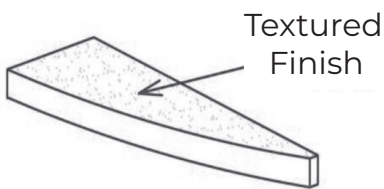

FR-03-30

3" Stainless Steel Screws
provided for blocking in the wall

MAW WingIts provided
if no blocking

Foot Rest has 3 Slots fabricated
into it for mounting

REV: 09.17.20