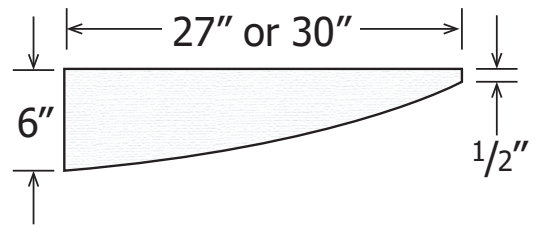

FR-03-27

3" Stainless Steel Screws
provided for blocking in the wall

MAW WingIts provided
if no blocking

Foot Rest has 3 Slots fabricated
into it for mounting