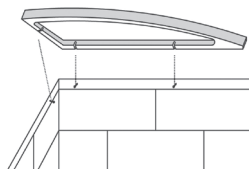

FR-03-27

3" Stainless Steel Screws
provided for blocking in the wall

MAW WingIts provided
if no blocking

Foot Rest has 3 Slots fabricated
into it for mounting