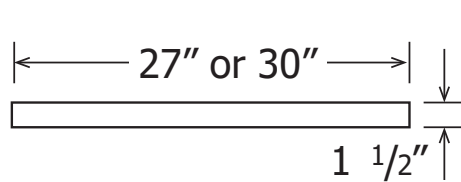

FR-03-27

3" Stainless Steel Screws
provided for blocking in the wall

MAW WingIts provided
if no blocking

Foot Rest has 3 Slots fabricated
into it for mounting