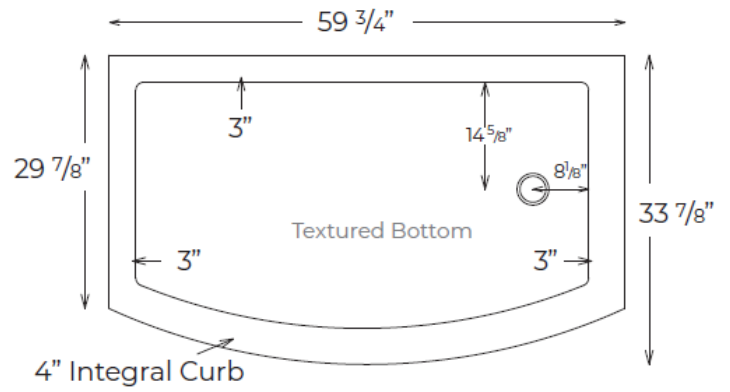

CFP-30-3460-OS-SF - L

Finished product dimensions may vary by +/- 1/8" from drawings.

CFP-30-3460-OS-SF - R

Finished product dimensions may vary by +/- 1/8" from drawings.

1" Flange attached at factory on all 3 sides