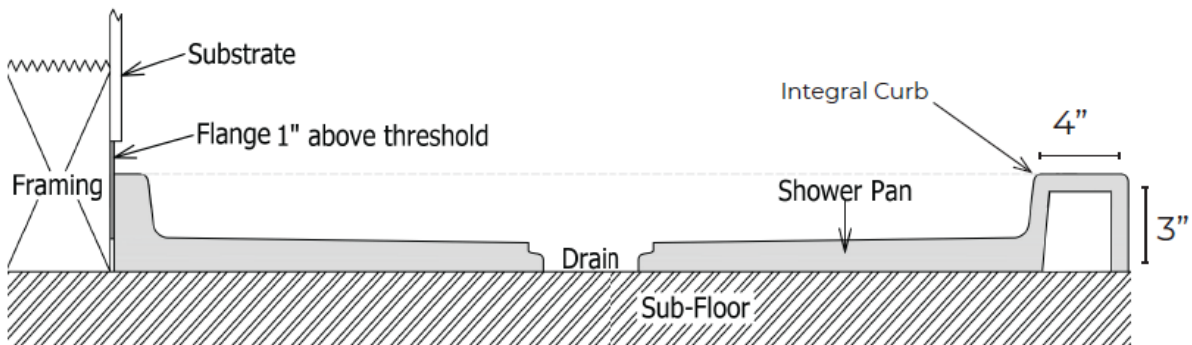

CFP-30-3460-OS-SF - L

Finished product dimensions may vary by +/- 1/8" from drawings.

CFP-30-3460-OS-SF - R

Finished product dimensions may vary by +/- 1/8" from drawings.

1" Flange attached at factory on all 3 sides

Drain Detail:

Revision: 08/2024