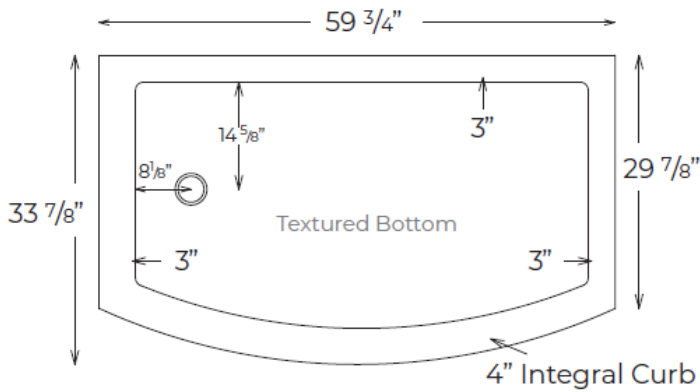

CFP-30-3460-OS-SF - L

Finished product dimensions may vary by +/- 1/8" from drawings.

CFP-30-3460-OS-SF - R

Finished product dimensions may vary by +/- 1/8" from drawings.

1" Flange attached at factory on all 3 sides