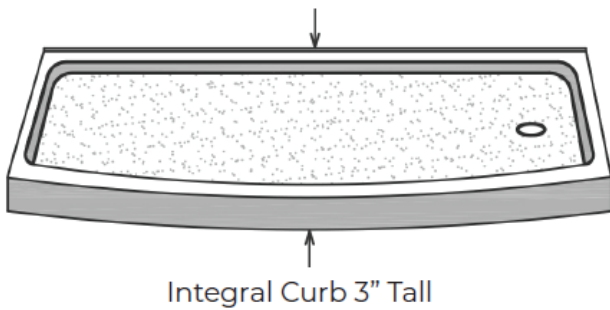

CFP-30-3460-OS-SF - L

Finished product dimensions may vary by +/- 1/8" from drawings.

CFP-30-3460-OS-SF - R

Finished product dimensions may vary by +/- 1/8" from drawings.

1" Flange attached at factory on all 3 sides