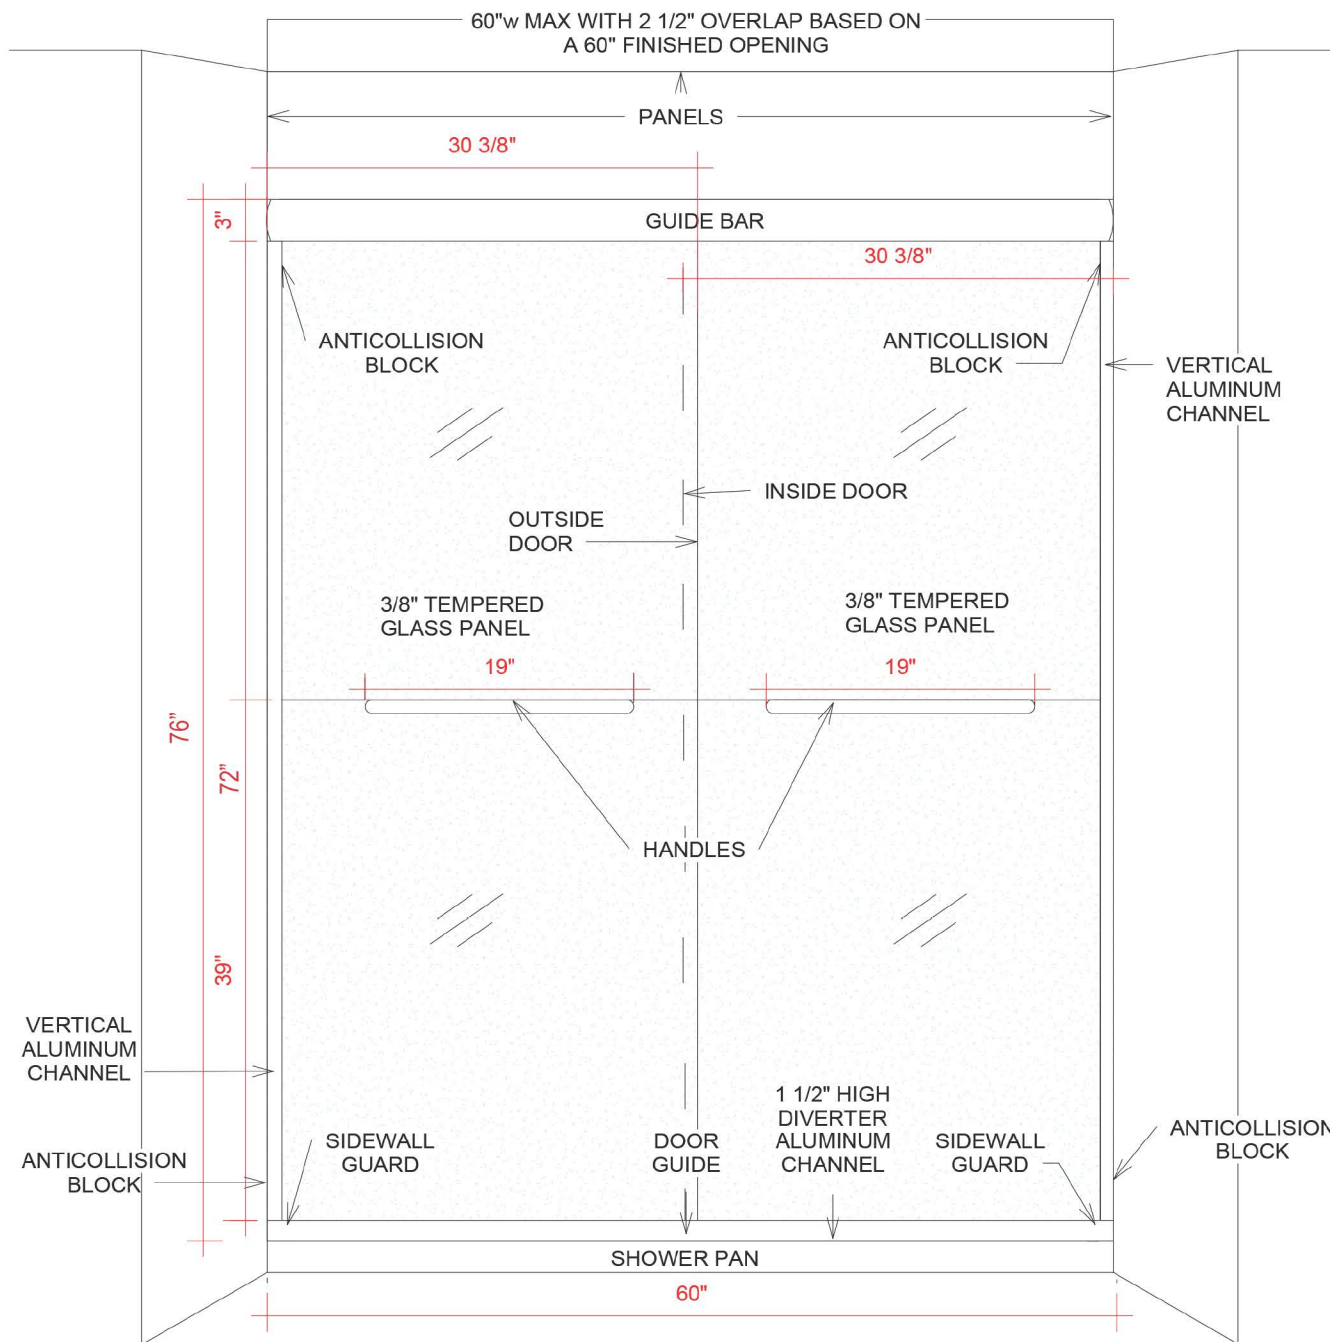

Note: These measurements are based on a standard 60" w x 96" h Enclosure. The Brunswick Bypass Enclosure heights and widths are variable and can be ordered to fit specific project requirements. Please include your project specific w x h measurements when placing your order.

Shower pan must have a minimum 3" wide curb for door frame installation