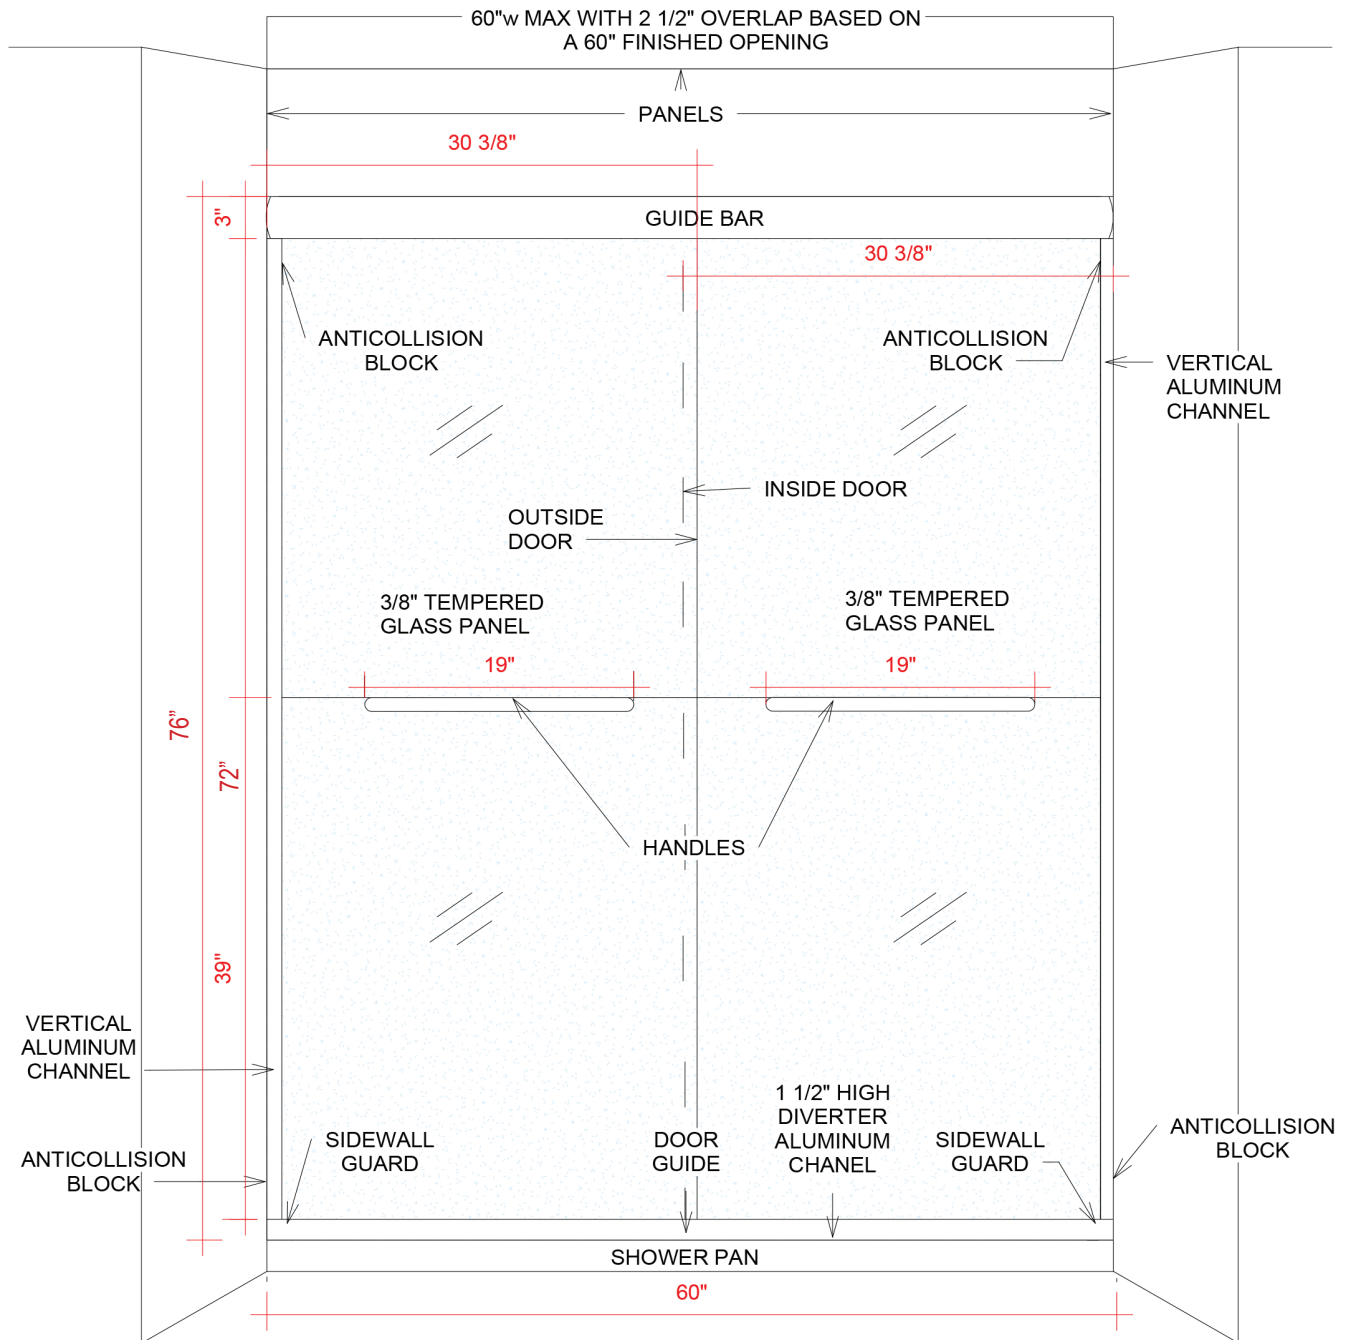

Note: These measurements are based on a standard 60" w x 96" h Enclosure. The Brunswick Bypass Enclosure heights and widths are variable and can be ordered to fit specific project requirements. Please include your project specific w x h measurements when placing your order.

Note: The Brunswick ByPass Enclosure is also available for tubs. Tub must have a minimum 3" wide ledge for door frame installation.

Shower pan must have a minimum 3" wide curb for door frame installation