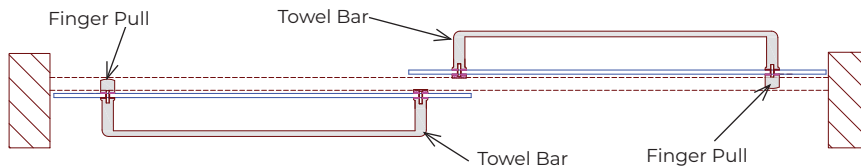

Note: These measurements are based on a standard 60" w x 96" h enclosure. The Arezzo Enclosure heights and widths are variable and can be ordered to fit specific project requirements. Please include your project specific w x h measurements when placing your order.

Note: The Arezzo ByPass Enclosure is also available for tubs. Tub must have a minimum 3" wide ledge for door frame installation.

REV: 09.03.20