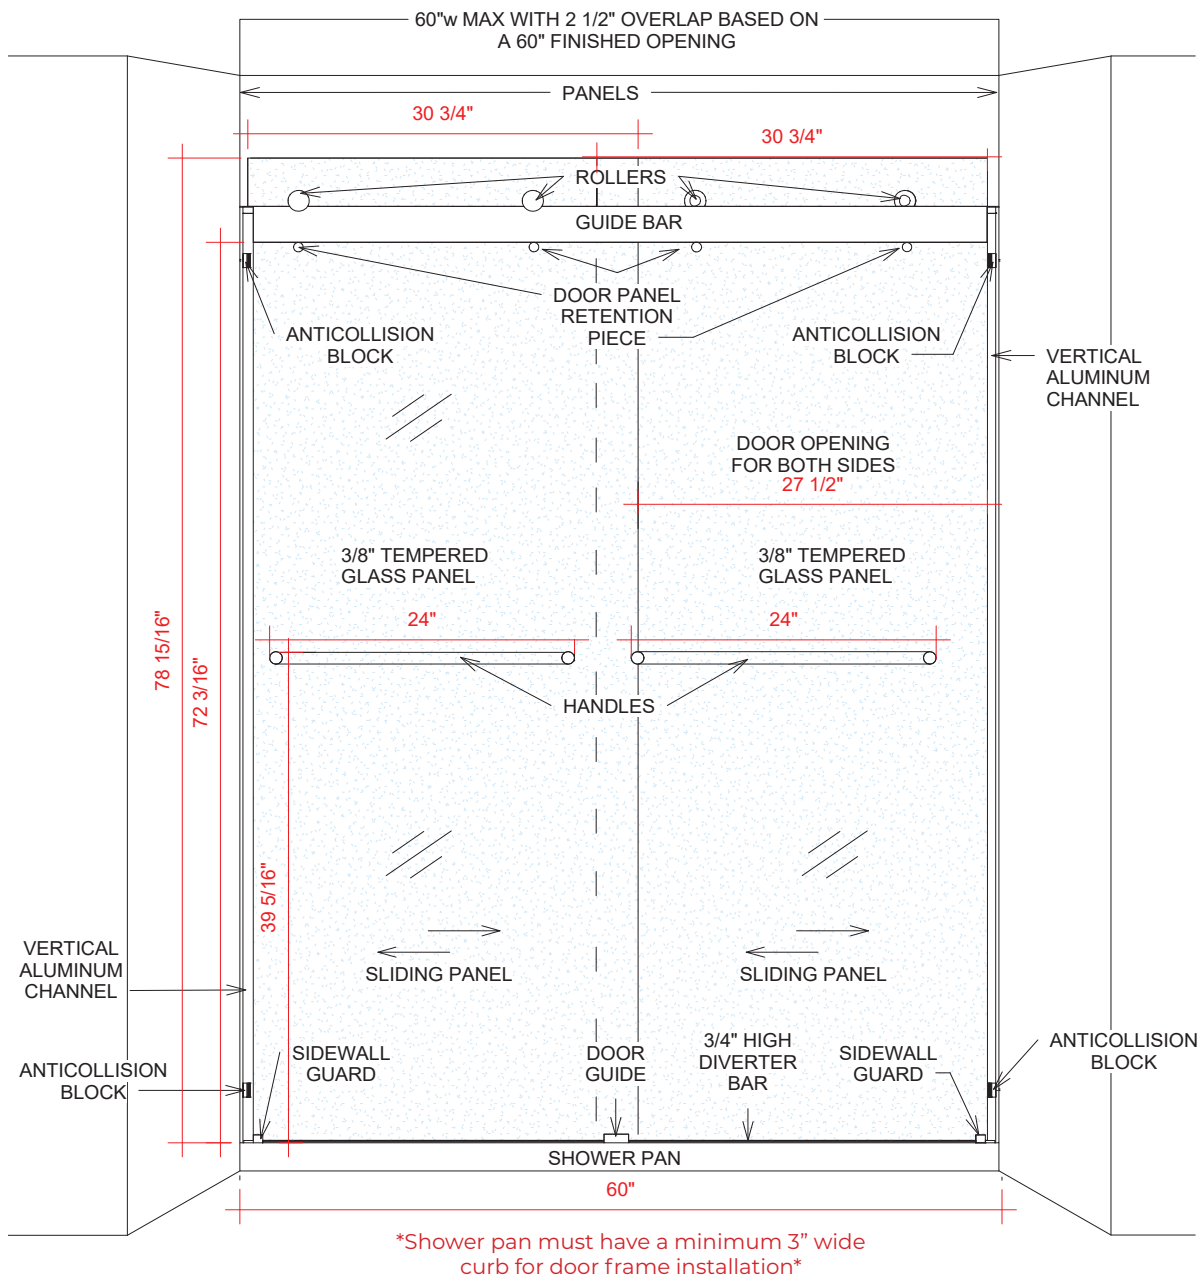

Note: These measurements are based on a standard 60" w x 96" h enclosure. The Arezzo Enclosure heights and widths are variable and can be ordered to fit specific project requirements. Please include your project specific w x h measurements when placing your order.

Note: The Arezzo ByPass Enclosure is also available for tubs. Tub must have a minimum 3" wide ledge for door frame installation.

REV: 09.03.20